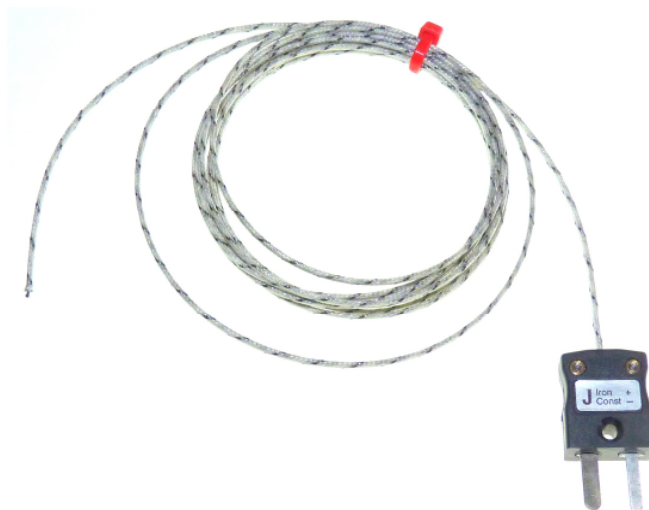

## Glass fibre insulated thermocouple wire with welded junction and fitted miniature plug

### Specifications

Sensor Type	Thermocouple type J to IEC60584. Exposed, welded junction.
Tip temperature Rating	-50°C to +350°C (limited by glass fibre insulation properties)
Wire type	Twin, twist pair, silicone varnished glass fibre insulated over 1/0.315mm conductors, 2 metre
Termination	Colour coded miniature plug

Thermocouple type	Labfacility Code	Farnell Code
Type J x 2m	XF-323-FAR	410-0761