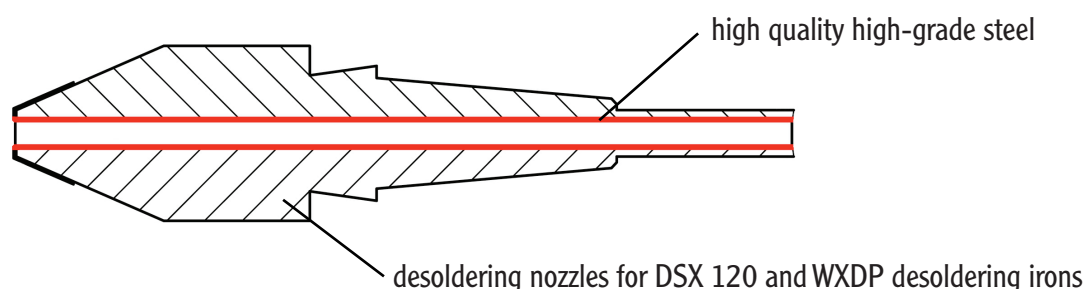

## New XDSL Series Desoldering Nozzles

The new XDSL series desoldering nozzles can offer a working life of up-to twice that of other desoldering nozzles. A high grade stainless steel tube lines the internal diameter of the nozzle to prevent tin erosion and wear of the copper body of the nozzle caused by molten solder, flux and abrasion. For use with WXDP 120 and DSX 120 desoldering irons.

- Long life of up-to twice that of other nozzles
- For use with WXDP 120 and DSX 120 desoldering irons

Code-Nr.: 1 Per Pack	Code-Nr.: 10 Per Pack	Model	Description
T005 13 259 99	T005 13 259 10	XDSL 1	desoldering nozzle Ø 1.4 X Ø 2.5 L= 10.5 mm
T005 13 260 99	T005 13 260 10	XDSL 2	desoldering nozzle Ø 3.0 X Ø 5.3 L= 10.5 mm
T005 13 261 99	T005 13 261 10	XDSL 3	desoldering nozzle Ø 1.0 X Ø 2.3 L= 10.5 mm
T005 13 262 99	T005 13 262 10	XDSL 4	desoldering nozzle Ø 1.2 X Ø 2.5 L= 10.5 mm
T005 13 263 99	T005 13 263 10	XDSL 5	desoldering nozzle Ø 1.8 X Ø 3.3 L= 10.5 mm
T005 13 264 99	T005 13 264 10	XDSL 6	desoldering nozzle Ø 0.7 X Ø 1.9 L= 16.5 mm
T005 13 265 99	T005 13 265 10	XDSL 7	desoldering nozzle Ø 1.2 X Ø 2.7 L= 16.5 mm
T005 13 266 99	T005 13 266 10	XDSL 8	desoldering nozzle Ø 1.5 X Ø 2.9 L= 10.5 mm