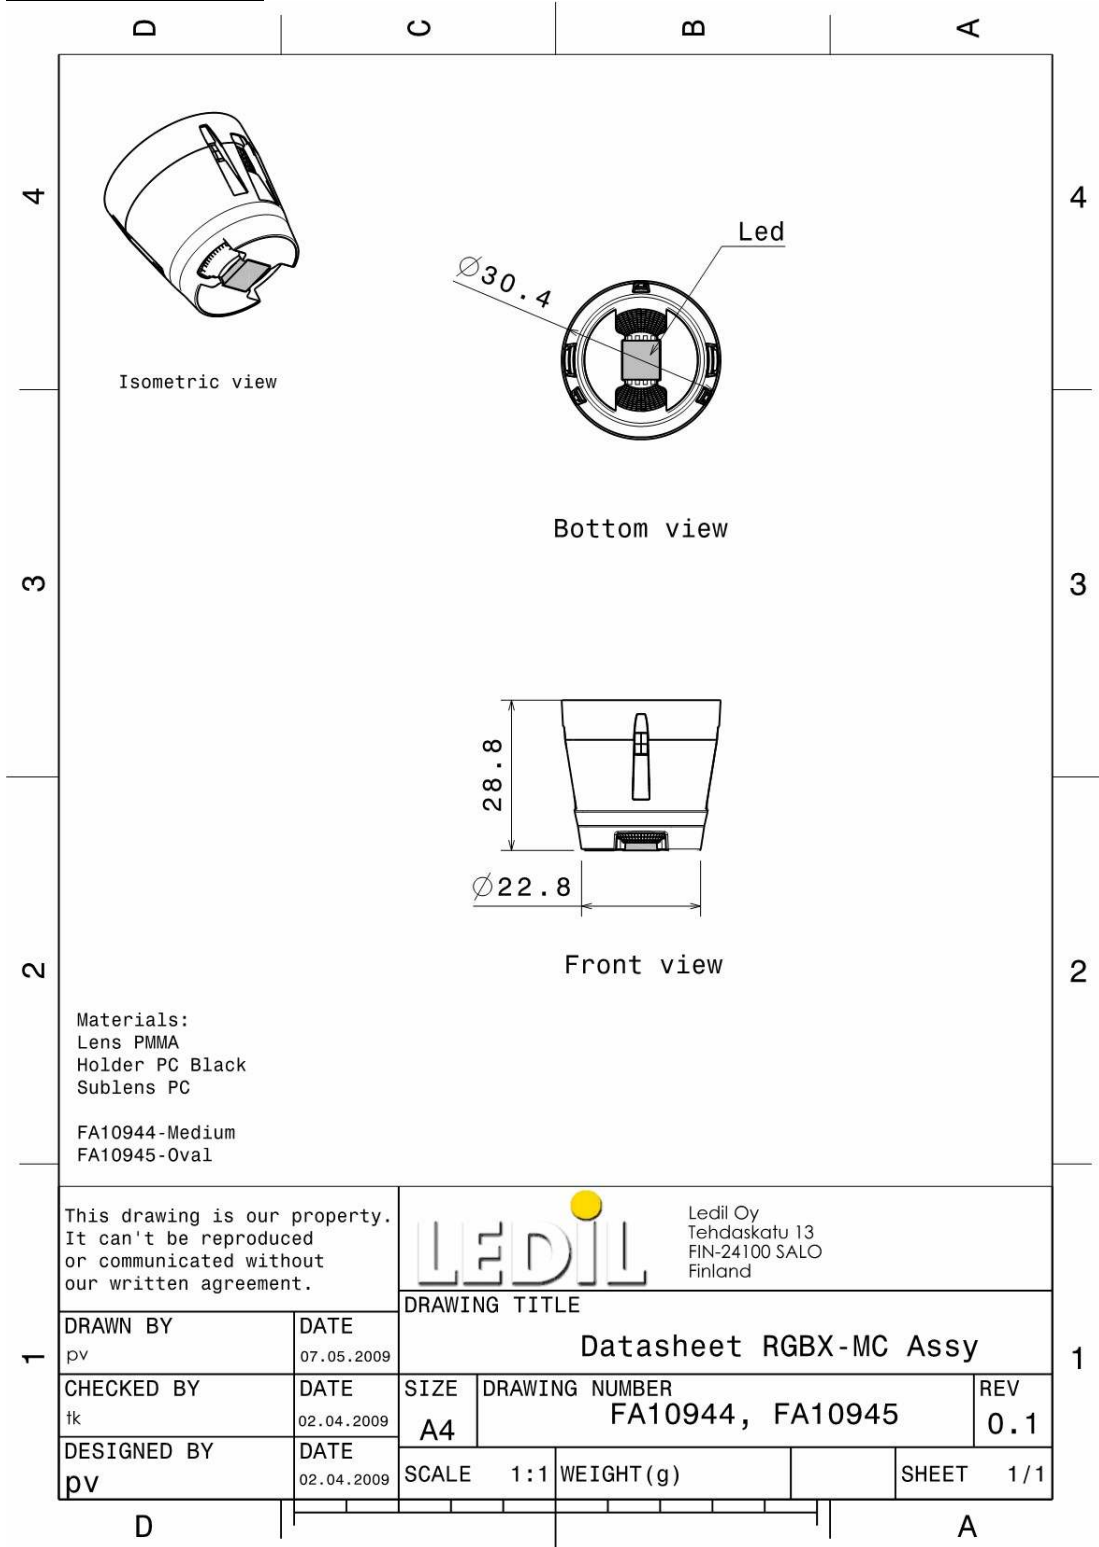

DRAWINGS

© Ledil Oy – PRELIMINARY - Subject to change without prior notice