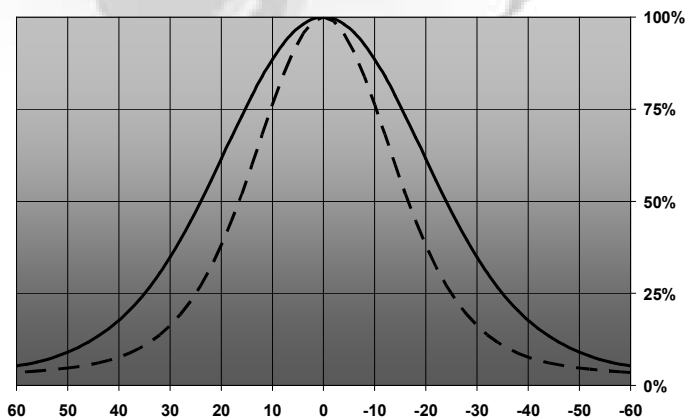

Relative Intensity of FA10945_RGBX-O