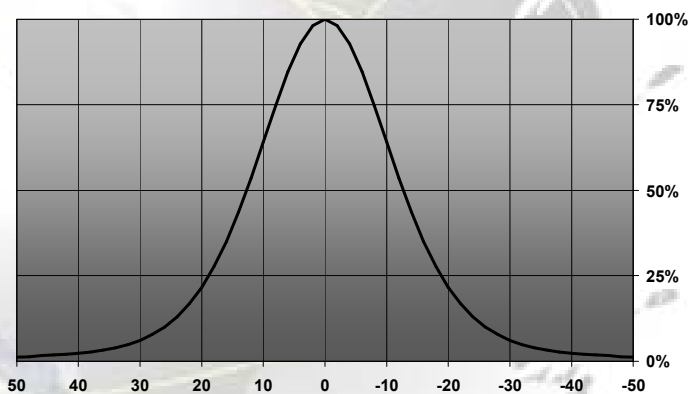

Relative Intensity of FA10944_RGBX-M

Relative Intensity of FA10945_RGBX-O