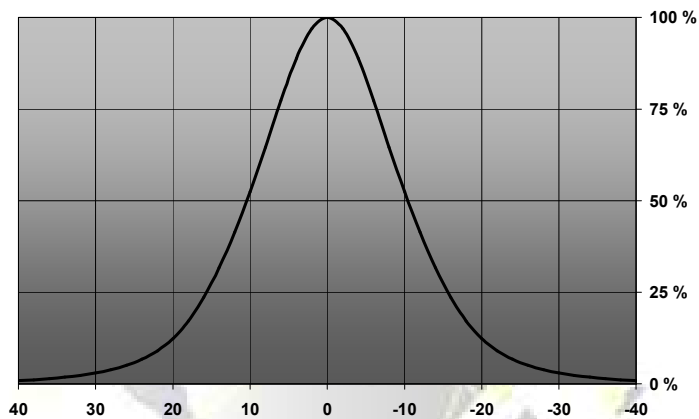

Relative Intensity of CA10961_RGBX-MC-SS

Relative Intensity of FA10944_RGBX-M