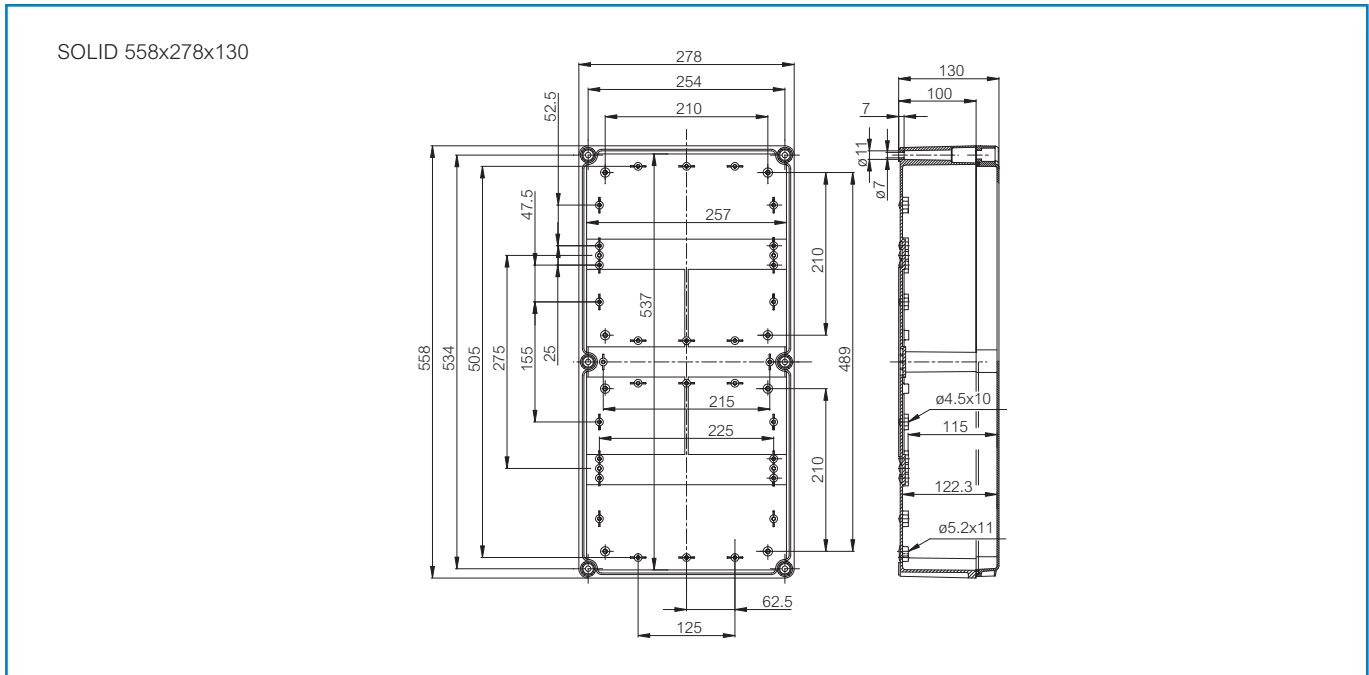

SOLID PC 5628 13 T-3FSH

Sample photo

Order symbol: PC 5628 13 T-3FSH
Product nbr: 2539555
Description: Enclosure, PC
Remarks: Transparent hinged cover

EAN: 6418074052872
EI. number:
 Finland: 3435756
 Sweden: 2539555
 Norway:

Including: Base with screws for mounting plate/DIN-rail, cover with PUR gasket and polyamide cover screws.

Dimensions:		Length	Width	Height	Rating:
mm:		558	278	130	Ingress Protection (EN 60529): IP 65
inch:		22.0	10.9	5.1	Impact Resistance (EN 62262): IK 08/09
Materials:					Electrical insulation: Totally insulated
Material:		Polycarbonate		Halogen free (DIN/VDE 0472, Part 815): Yes	
Base colour:		RAL 7035		UV resistance: UL 508	
Cover colour:		Clear transparent		Flammability Rating (UL 746 C 5): UL 746C 5V	
Cover screws material:		Polyamide		Glow Wire Test (IEC 695-2-1) °C: 960	
Cover screws colour:		Grey		UL Type: UL TYPE 1, 3, 3S, 12	
Gasket material:		Polyurethane			
Temperatures:					Certificates:
Short term:		-40 ... 120 °C		Underwriters Laboratories	
Continuous:		-40 ... 80 °C		Fimko	
Short term:		-40 ... 250 °F		Europe EN 62208: 2003	
Continuous:		-40 ... 175 °F		UL Canada	
Accessories:					Gost R
EKTVT		Mounting plate			
EKTXT		Mounting plate Pertinax			
EKV 22		DIN-35 Mounting rail			
EKV 50		DIN-35 Mounting rail			
EKTZR		Extension frame			