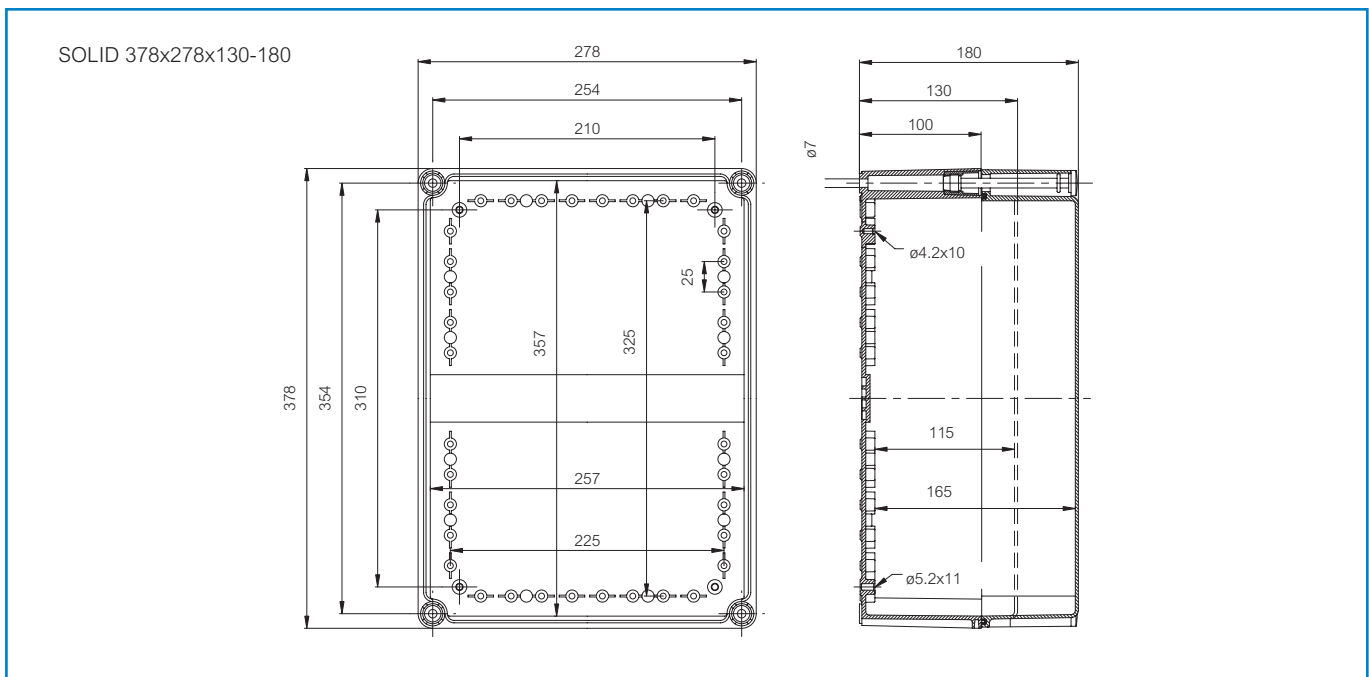

SOLID PC 3828 13 T-2FSH

Sample photo

Order symbol: PC 3828 13 T-2FSH
Product nbr: 2539551
Description: Enclosure, PC
Remarks: Transparent hinged cover

EAN: 6418074052865
EI. number:
 Finland: 3435754
 Sweden: 2539551
 Norway:

Including: Base with screws for mounting plate/DIN-rail, cover with PUR gasket and polyamide cover screws.

Dimensions:		Length	Width	Height	Rating:
mm:		378	278	130	Ingress Protection (EN 60529): IP 65
inch:		14.9	10.9	5.1	Impact Resistance (EN 62262): IK 08/09
Materials:					Electrical insulation: Totally insulated
Material:		Polycarbonate		Halogen free (DIN/VDE 0472, Part 815): Yes	
Base colour:		RAL 7035		UV resistance: UL 508	
Cover colour:		Clear transparent		Flammability Rating (UL 746 C 5): UL 746C 5V	
Cover screws material:		Polyamide		Glow Wire Test (IEC 695-2-1) °C: 960	
Cover screws colour:		Grey		UL Type: UL TYPE 1, 3, 3S, 12	
Gasket material:		Polyurethane			
Temperatures:					Certificates:
Short term:		-40 ... 120 °C		Underwriters Laboratories	
Continuous:		-40 ... 80 °C		Fimko	
Short term:		-40 ... 250 °F		Europe EN 62208: 2003	
Continuous:		-40 ... 175 °F		UL Canada	
Accessories:					Gost R
EKPVT		Mounting plate			
EKPXT		Mounting plate Pertinax			
EKV 22		DIN-35 Mounting rail			
EKV 32		DIN-35 Mounting rail			
EKPZR		Extension frame			