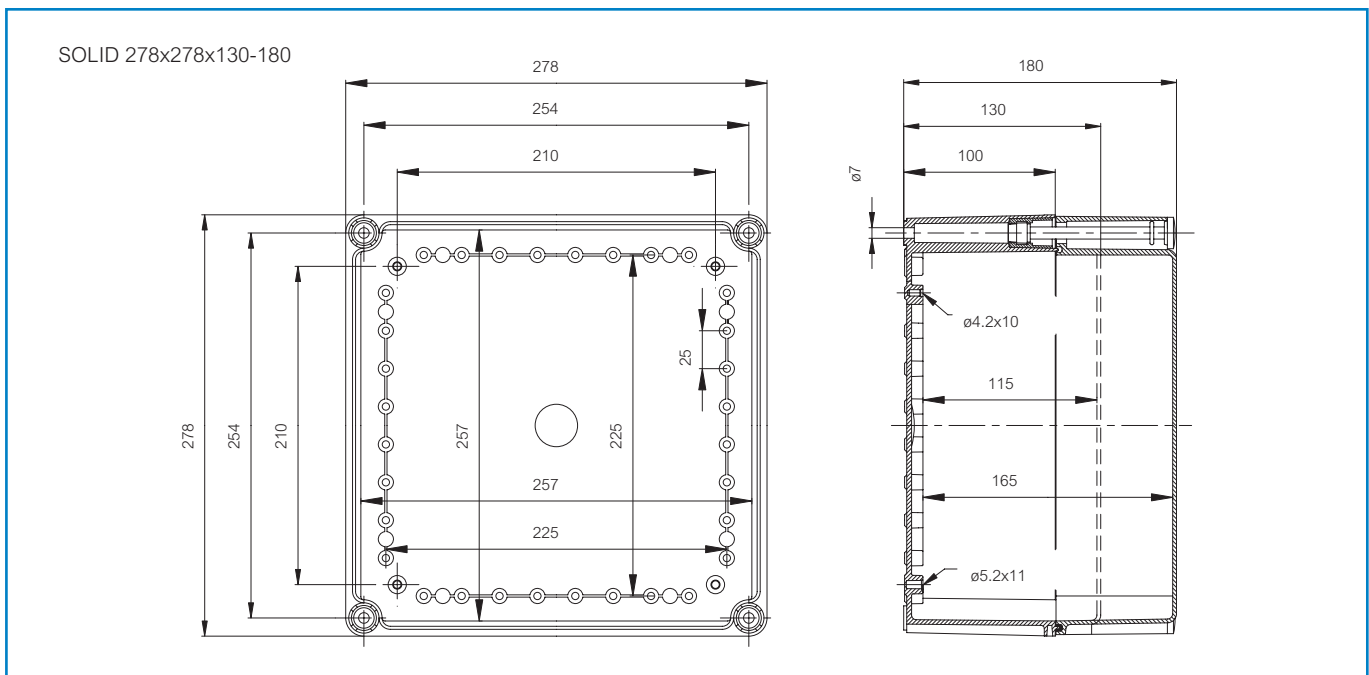

SOLID PC 2828 13 G-2FSH

Sample photo

Order symbol: PC 2828 13 G-2FSH
Product nbr: 2539517
Description: Enclosure, PC
Remarks: Grey hinged cover

EAN: 6418074052728
EI. number:
 Finland: 3435728
 Sweden: 2539517
 Norway:

Including: Base with screws for mounting plate/DIN-rail, cover with PUR gasket and polyamide cover screws.

Dimensions:		Length	Width	Height	Rating:
mm:		278	278	130	Ingress Protection (EN 60529): IP 65
inch:		10.9	10.9	5.1	Impact Resistance (EN 62262): IK 08/09
Materials:					
Material:		Polycarbonate			Electrical insulation: Totally insulated
Base colour:		RAL 7035			Halogen free (DIN/VDE 0472, Part 815): Yes
Cover colour:		RAL 7035			UV resistance: UL 508
Cover screws material:		Polyamide			Flammability Rating (UL 746 C 5): UL 746C 5V
Cover screws colour:		Grey			Glow Wire Test (IEC 695-2-1) °C: 960
Gasket material:		Polyurethane			UL Type: UL TYPE 1, 3, 3S, 12
Temperatures:					
Short term:		-40 ... 120 °C			Certificates: Underwriters Laboratories Fimko Europe EN 62208: 2003 UL Canada Gost R
Continuous:		-40 ... 80 °C			
Short term:		-40 ... 250 °F			
Continuous:		-40 ... 175 °F			
Accessories:					
EKOVT		Mounting plate			
EKOXT		Mounting plate Pertinax			
EKV 22		DIN-35 Mounting rail			
EKOZR		Extension frame			