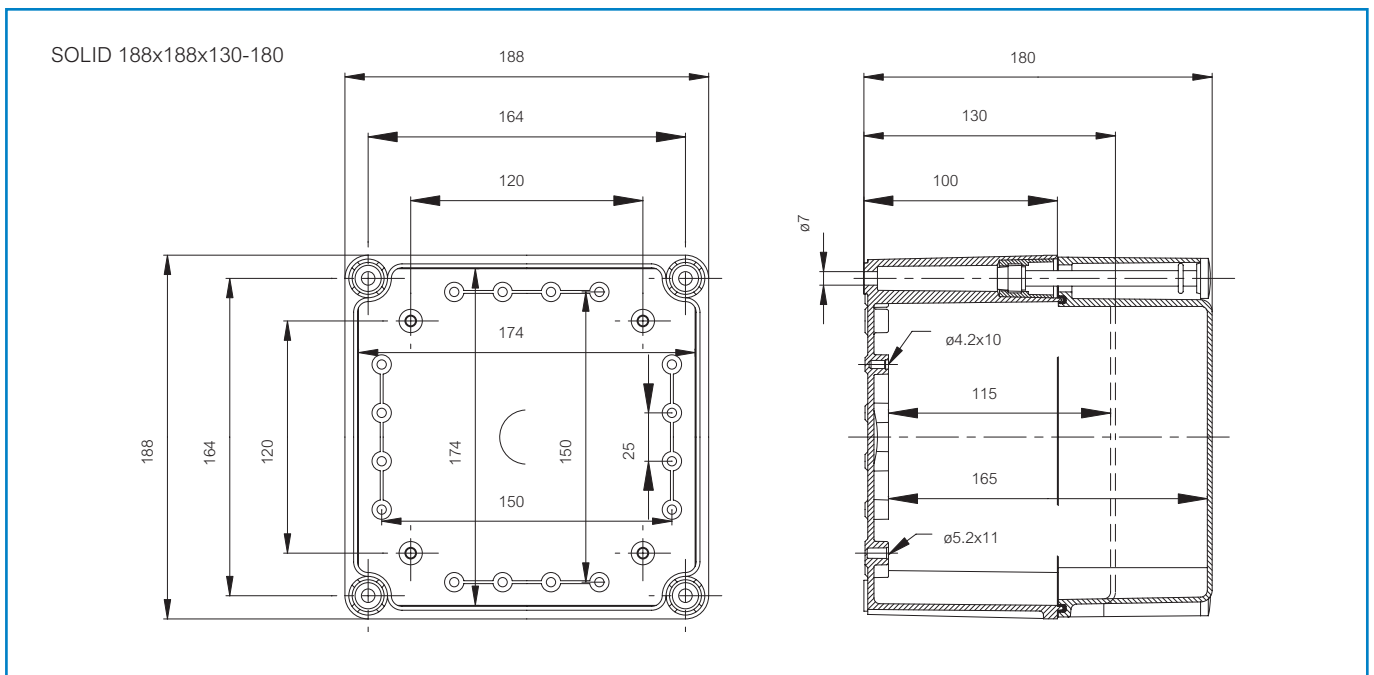

SOLID PC 1919 13 G-2FSH

Sample photo

Order symbol: PC 1919 13 G-2FSH
Product nbr: 2539505
Description: Enclosure, PC
Remarks: Grey hinged cover

EAN: 6418074052704
EI. number:
 Finland: 3435722
 Sweden: 2539505
 Norway:

Including: Base with screws for mounting plate/DIN-rail, cover with PUR gasket and polyamide cover screws.

Dimensions:		Length	Width	Height	Rating:
mm:		188	188	130	Ingress Protection (EN 60529): IP 65
inch:		7.4	7.4	5.1	Impact Resistance (EN 62262): IK 08/09
Materials:					Electrical insulation: Totally insulated
Material:		Polycarbonate		Halogen free (DIN/VDE 0472, Part 815): Yes	
Base colour:		RAL 7035		UV resistance: UL 508	
Cover colour:		RAL 7035		Flammability Rating (UL 746 C 5): UL 746C 5V	
Cover screws material:		Polyamide		Glow Wire Test (IEC 695-2-1) °C: 960	
Cover screws colour:		Grey		UL Type: UL TYPE 1, 3, 3S, 12	
Gasket material:		Polyurethane			
Temperatures:					Certificates:
Short term:		-40 ... 120 °C		Underwriters Laboratories	
Continuous:		-40 ... 80 °C		Fimko	
Short term:		-40 ... 250 °F		Europe EN 62208: 2003	
Continuous:		-40 ... 175 °F		UL Canada	
Accessories:					Gost R
EKHVT		Mounting plate			
EKHXT		Mounting plate Pertinax			
EKV 12		DIN-35 Mounting rail			