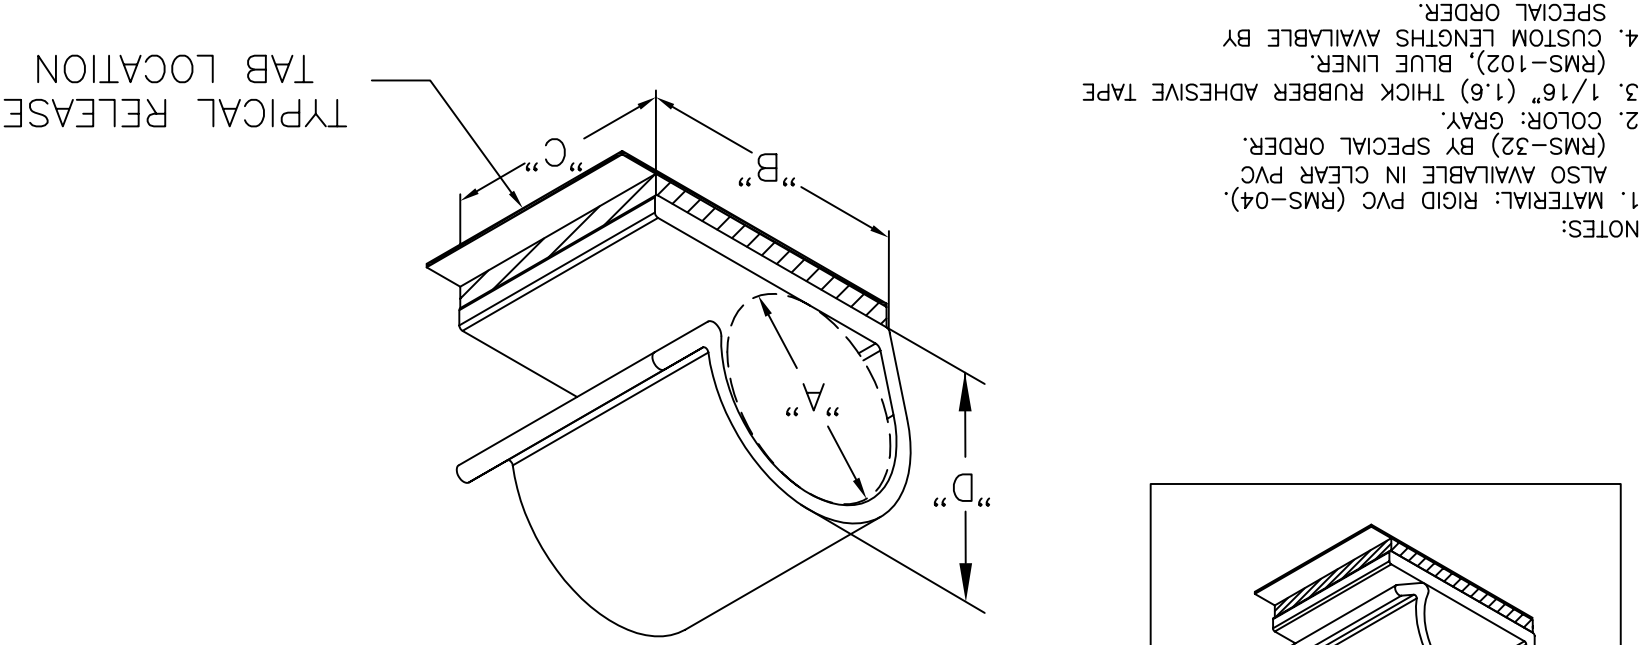

PART NO.	HOLDING CAPACITY "A"	"B"	"C"	"D" AT. MAX CAPACITY REF.	KKR-5A1-RT
	±.020 (0.5)	±.02 (0.5)	.625 (15.9)	.680 (17.3)	
				RUBBER (RMS-102)	

- NOTES:
1. MATERIAL: RIGID PVC (RMS-04). ALSO AVAILABLE IN CLEAR PVC (RMS-32) BY SPECIAL ORDER.
 2. COLOR: GRAY.
 3. 1/16" (1.6) THICK RUBBER ADHESIVE TAPE (RMS-102), BLUE LINER.
 4. CUSTOM LENGTH AVAILABLE BY SPECIAL ORDER.

1	SEE ECN # 1235 FOR CHANGES	SK 10.17.06
H	CHANGED NOTE 1, ADDED NOTES 3 & 4.	SJ 03.18.02
G	REMOVED KKR-5A-RT	DLC 11.01.01
F	COMPLETELY RE-DRAWN	SM 07.23.01
E	INCREASED HEIGHT "D"	DLC 7/10/01
D	INCREASED LENGTH OF ENTRY LIP	DLC 4/30/01
C	RELEASED TO PRODUCTION	SM 04.17.01
B	CHANGED P/N TO ...-5A AND ...-5A1	SM 04.17.01
A	DIM. "B" WAS .780 (19.8)	SM 03.07.01
REV	DESCRIPTION	ENGR DATE