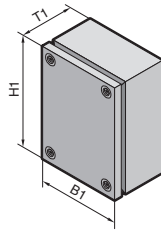

## Terminal boxes KL

**Material:**  
Stainless steel 1.4301  
Enclosure: 1.25 mm  
Cover: 1.25 mm

**Surface finish:**  
Case and cover:  
Brushed, grain 180

**Protection category:**  
IP 66 to EN 60 529/10.91,  
complies with NEMA 4x.

**Supply includes:**  
Enclosure, cover with all-round  
foamed-in PU seal and cover  
screws, including plastic  
bushes.

**Approvals,**  
see page 23.

**Detailed drawing,**  
see page 1119.

Width (B1) in mm	Packs of	150	300	200	300	400	300	Page
Height (H1) in mm		150	150	200	200	200	300	
Depth (T1) in mm		80	80	80	80	120	120	
<b>Model No. KL</b>	1	<b>1521.010</b>	<b>1522.010</b>	<b>1523.010</b>	<b>1524.010</b>	<b>1525.010</b>	<b>1526.010</b>	
Weight (kg)		1.3	1.8	1.8	2.4	3.6	3.9	
Cover screws		4	4	4	4	4	4	