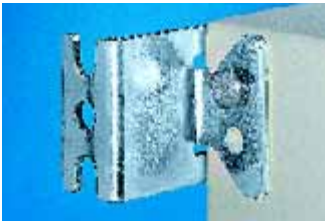

Wall mounting bracket

For the attachment of KL, EB, BG and EL enclosures as well as DK and FM wall-mounted distributors.

Supply includes:

Assembly parts for mounting on the enclosure.

Note:

For hygiene reasons, and in view of the protection category, the stainless steel enclosures do not have any drilled holes for the wall mounting brackets.

Material	Wall distance mm	Packs of	Model No. KL
Brass nickel-plated	8	4	1580.000
Sheet steel zinc-plated, passivated	8	4	1590.000
Stainless steel 1.4301	8	4	1594.000

Wall mounting bracket

For the attachment of KL, EB, BG, AE, CM and EL enclosures as well as DK and FM wall-mounted distributors.

Supply includes:

Assembly parts for mounting on the enclosure.

Note:

For hygiene reasons, and in view of the protection category, the stainless steel enclosures do not have any drilled holes for the wall mounting brackets.

Material	Wall distance (A) mm	Packs of	Model No. SZ
Sheet steel zinc-plated, passivated	40	1	2503.000 ¹⁾
		4	2503.010
	10	1	2508.000 ¹⁾
		4	2508.010
Stainless steel 1.4301	10	4	2433.000

¹⁾ Without assembly parts.