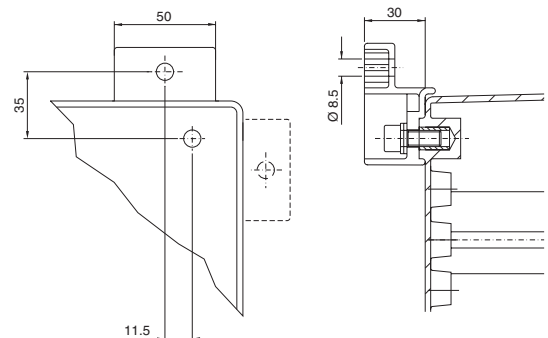

Supply includes:

Assembly parts for mounting on the enclosure.

Colour	Packs of	Model No. KS/KE
Sim. to RAL 7032	4	1483.000
Sim. to RAL 9011	4	9266.000¹⁾

¹⁾ With graphite additive for Ex applications.