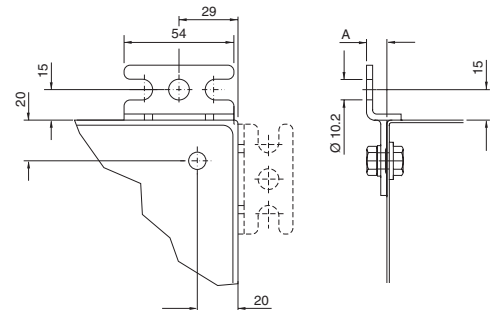

Material	Wall distance mm	Packs of	Model No. KL
Brass nickel-plated	8	4	1580.000
Sheet steel zinc-plated, passivated	8	4	1590.000
Stainless steel 1.4301	8	4	1594.000

Wall mounting bracket

For the attachment of KL, EB, BG, AE, CM and EL enclosures as well as DK and FM wall-mounted distributors.

Supply includes:

Assembly parts for mounting on the enclosure.

Note:

For hygiene reasons, and in view of the protection category, the stainless steel enclosures do not have any drilled holes for the wall mounting brackets.

Material	Wall distance (A) mm	Packs of	Model No. SZ
Sheet steel zinc-plated, passivated	40	1	2503.000 ¹⁾
		4	2503.010
	10	1	2508.000 ¹⁾
		4	2508.010
Stainless steel 1.4301	10	4	2433.000

¹⁾ Without assembly parts.