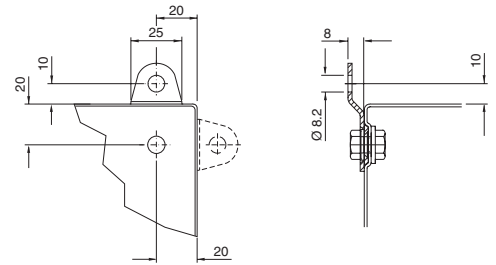

Wall mounting bracket

For the attachment of KL, EB, BG and EL enclosures as well as DK and FM wall-mounted distributors.

Supply includes:

Assembly parts for mounting on the enclosure.

Note:

For hygiene reasons, and in view of the protection category, the stainless steel enclosures do not have any drilled holes for the wall mounting brackets.

Material	Wall distance mm	Packs of	Model No. KL
Brass nickel-plated	8	4	1580.000
Sheet steel zinc-plated, passivated	8	4	1590.000
Stainless steel 1.4301	8	4	1594.000

Wall mounting bracket

For the attachment of KL, EB, BG, AE, CM and EL enclosures as well as DK and FM wall-mounted distributors.

Supply includes:

Assembly parts for mounting on the enclosure.

Note:

For hygiene reasons, and in view of the protection category, the stainless steel enclosures do not have any drilled holes for the wall mounting brackets.

Material	Wall distance (A) mm	Packs of	Model No. SZ
Sheet steel zinc-plated, passivated	40	1	2503.000 ¹⁾
		4	2503.010
	10	1	2508.000 ¹⁾
		4	2508.010
Stainless steel 1.4301	10	4	2433.000

¹⁾ Without assembly parts.