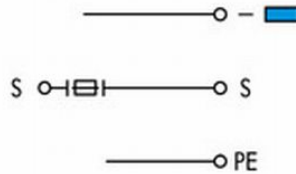

Item no.: 280-575
 Product description: ACTUATOR TERMINAL BLOCK WITH GROUND CONNECTION FOR FUSE PLUGS FOR FUSE PROTECTION OF LINE VOLTAGE without end plate for magnetic valves, servo motors

Produkt kann von Bild abweichen / product may differ

Packing unit 50 pieces

RoHS compliant

Product group	1 (Rail Mounted Terminal Blocks)
Cross section [mm ²]	0.08 - 2.5 mm ²
Cross section [AWG]	28 - 12 AWG
Connection method	CAGE CLAMP® CONNECTION
Measured voltage EN	125 V
Current intensity EN	5 A
Measured voltage EN	250 V
Current intensity EN	6.3 A
Weight	15.761 g
Color	gray
Wiring type	Angled Type
No. of connection Points	4
No. of potentials	4
Height	63.5 mm
Height	2.5 in
Width	5 mm
Width	0.197 in