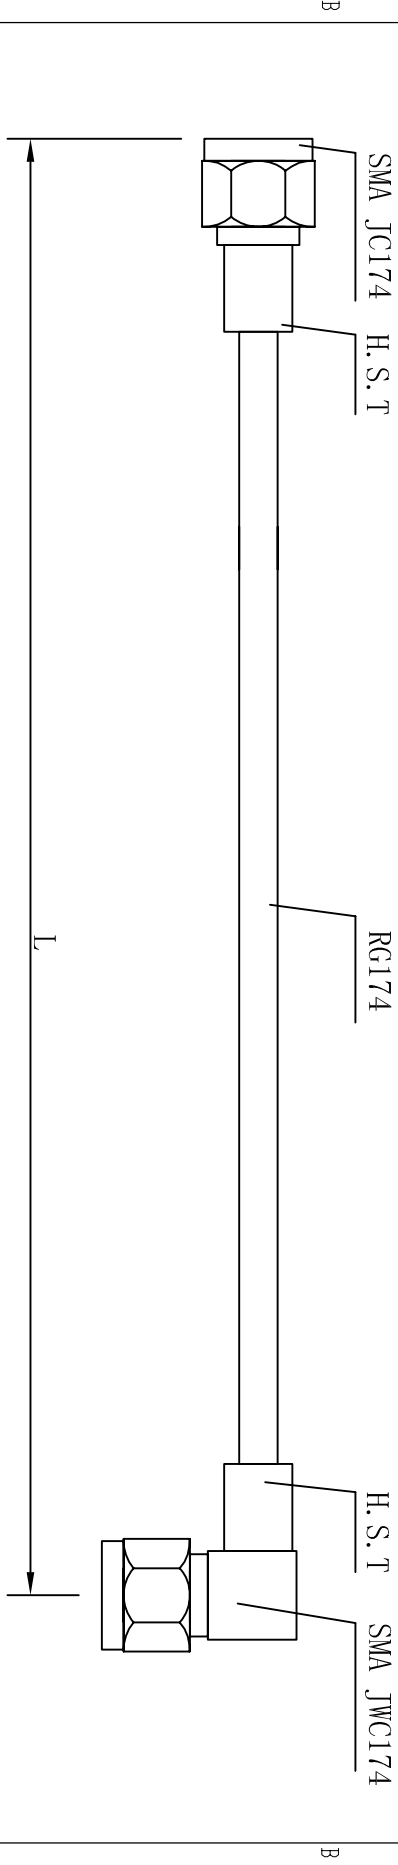

THE INFORMATION CONTAINED IN THIS DRAWING IS THE SOLE PROPERTY OF AMPHENOL CABLES ON DEMAND. ANY REPRODUCTION OR DISCLOSURE, IN PART OR WHOLE, WITHOUT THE EXPRESS WRITTEN PERMISSION OF AMPHENOL CABLES ON DEMAND IS PROHIBITED.

REV.	DESCRIPTION	REVISIONS	DATE	APPROVED

MATERIAL:  
 SMA: BODY: BRASS, GOLD-PLATED,  
 CENTER PIN: BRASS, GOLD-PLATED,  
 CABLE: RG174/U

THE TOLERANCE IS:  
 <1000 ±5  
 >=1000 ±10

No.	ACD No.	EAR NO.	TITLE
5	CO-174SMAR SMA-005	1525	CA SMA W/MAM RA RG174/U 5"
4	CO-174SMAR SMA-002.5	762	CA SMA W/MAM RA RG174/U 2.5"
3	CO-174SMAR SMA-001.5	457	CA SMA W/MAM RA RG174/U 1.5"
2	CO-174SMAR SMA-001	305	CA SMA W/MAM RA RG174/U 1"
1	CO-174SMAR SMA-000.6	152	CA SMA W/MAM RA RG174/U 6"

UNLESS OTHERWISE SPECIFIED, ALL DIMENSIONS ARE IN INCHES. TOLERANCES ARE:  
 DECIMALS ±.010  
 .X ±.015  
 .XX ±.020  
 .XXX ±.030  
 ANGLES DRAWN AS SHOWN  
 APPROVALS: DATE: 2006-11-18  
 20 VALLEY ST. ENDCOTT, NY 13760

THIRD ANGLE PROJECTION  
 CHECKED: \_\_\_\_\_  
 RES' ENG: \_\_\_\_\_  
 MFG ENG: \_\_\_\_\_  
 SIZE DWG. NO. CO-174SMAR SMA-XXX.X  
 IN-LINE SMA TO RIGHT ANGLE SMA

NOTES: UNLESS OTHERWISE SPECIFIED