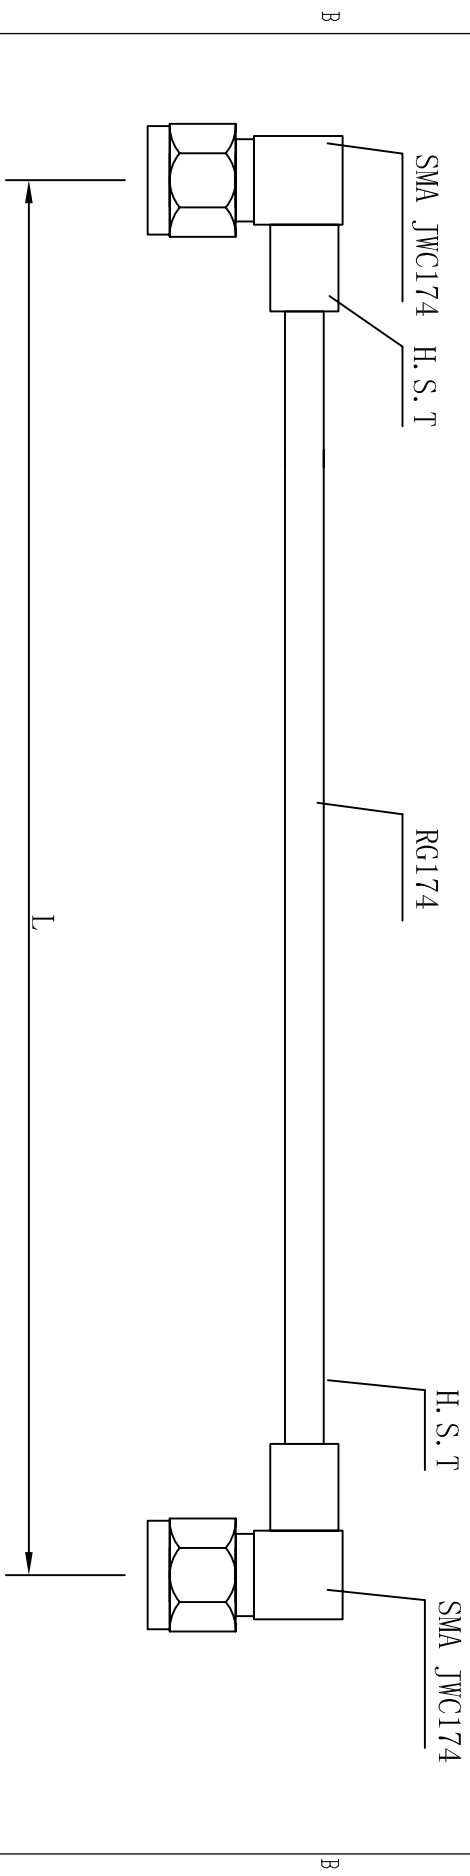

THE INFORMATION CONTAINED IN THIS DRAWING IS THE SOLE PROPERTY OF AMPHENOL CABLES ON DEMAND. ANY REPRODUCTION OR DISCLOSURE, IN PART OR WHOLE, WITHOUT THE EXPRESS WRITTEN PERMISSION OF AMPHENOL CABLES ON DEMAND IS PROHIBITED.

REV.	DESCRIPTION	REVISIONS	DATE	APPROVED

MATERIAL:
 SMA: BODY: BRASS, GOLD-PLATED,
 CENTER PIN: BRASS, GOLD-PLATED,
 CABLE: RG174/U
 THE TOLERANCE IS: <1000 ±5
 >=1000 ±10

No.	ACD No.	L(mm)	TITLE
5	CO-174RASMAMX2-005	1525	CA SMA M RASMAM RA RG174/U 5'
4	CO-174RASMAMX2-002.5	762	CA SMA M RASMAM RA RG174/U 2.5'
3	CO-174RASMAMX2-001.5	457	CA SMA M RASMAM RA RG174/U 1.5'
2	CO-174RASMAMX2-001	305	CA SMA M RASMAM RA RG174/U 1'
1	CO-174RASMAMX2-000.6	152	CA SMA M RASMAM RA RG174/U 6"

UNLESS OTHERWISE SPECIFIED		EARTHING	
DIMENSIONS ARE IN INCHES		DATE	
TOLERANCES ARE:		2006-11-18	
DECIMALS	ANGLES	APPROVALS	DATE
.X	± X'	DRAWN	
.XX	± XX'	CHECKED	
.XXX	± XXX'	RESP ENG	
		MFG ENG	

TWO RIGHT ANGLE SMA

Amphenol Cables on Demand
 20 VALLEY ST. ENDCOTT, NY 13760

NOTES: UNLESS OTHERWISE SPECIFIED

CAD FILE:	SCALE:	SHEET:	OF:

X-ON Electronics

Largest Supplier of Electrical and Electronic Components

Click to view similar products for [RF Cable Assemblies](#) category: