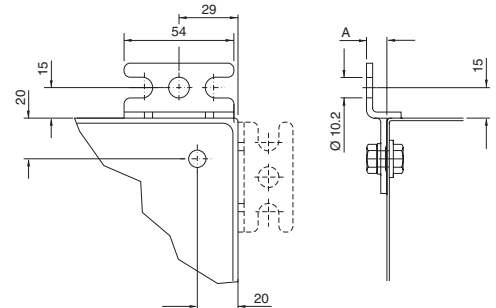

Material	Wall distance mm	Packs of	Model No. KL
Brass nickel-plated	8	4	1580.000
Sheet steel zinc-plated, passivated	8	4	1590.000
Stainless steel 1.4301	8	4	1594.000

Wall mounting bracket

For the attachment of KL, EB, BG, AE, CM and EL enclosures as well as DK and FM wall-mounted distributors.

Supply includes:

Assembly parts for mounting on the enclosure.

Note:

For hygiene reasons, and in view of the protection category, the stainless steel enclosures do not have any drilled holes for the wall mounting brackets.

Material	Wall distance (A) mm	Packs of	Model No. SZ
Sheet steel zinc-plated, passivated	40	1	2503.000 ¹⁾
		4	2503.010
	10	1	2508.000 ¹⁾
		4	2508.010
Stainless steel 1.4301	10	4	2433.000

¹⁾ Without assembly parts.