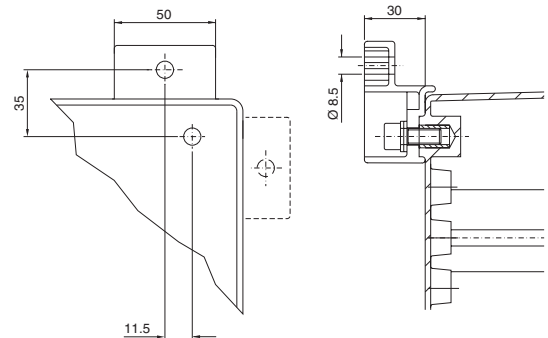

Supply includes:

Assembly parts for mounting on the enclosure.

Colour	Packs of	Model No. KS/KE
Sim. to RAL 7032	4	1483.000
Sim. to RAL 9011	4	9266.000¹⁾

¹⁾ With graphite additive for Ex applications.