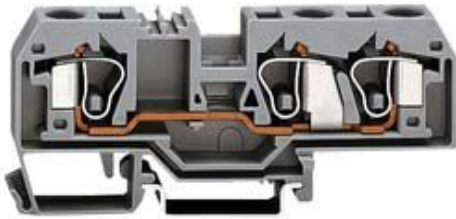

Item no.: 284-684
Product description: 3-CONDUCTOR THROUGH TERMINAL BLOCK

Produkt kann von Bild abweichen / product may differ

Packing unit 25 pieces

RoHS compliant

Product group	1 (Rail Mounted Terminal Blocks)
Cross section [mm ²]	0.2 - 10 mm ²
Cross section [AWG]	24 - 8 AWG
Connection method	CAGE CLAMP® CONNECTION
Measured voltage EN	800 V
Measured shock voltage	8 kV
Pollution degree	3
Current intensity EN	57 A
Weight	31.93 g
Color	blue
Wiring type	Front-entry
No. of connection Points	3
No. of potentials	1
Height	35 mm
Height	1.38 in
Width	10 mm
Width	0.394 in
Depth	97.5 mm
Depth	3.84 in

Strip length from	12 mm
Strip length to	13 mm
Strip length	0.49 in
Mounting	TS 35

Item no.	Admission office	Approval no.	Voltage [V]	Current [A]	Cross section [mm ²]
284-684	ABS	05-HG476175/3-PDA	800	57	10
284-684	CCA	NL5918	800		10
284-684	DNV	E-10423	800	57	10
284-684	GL	17295-00HH	800	57	10
284-684	KEMA	2085859.13	800		10
284-684	KR	HMB05880-EL001	800	63	10
284-684	LR	91/20112(E6)	800	57	10
284-684	PRS	TE/1718/880590/08	800		10
284-684	RMR	11130002	800	57	10
284-684	UR	E45172	600	50	24-8