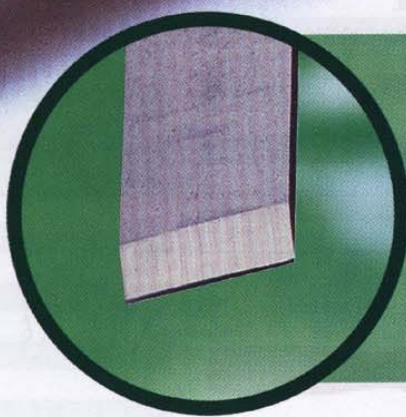

Wiha. Premium Tools  
for Professionals.

Wiha Universal Scraper. Easily Removes Sealing, Paint and Glue.

*The razor sharp blade quickly removes sealing, paint and glue.*

*The ergonomically shaped handle and the blade changing device ensure perfect handling.*

The Wiha Universal Scraper is the optimal tool to quickly and easily remove seals, paint, glue and labels from glass and metallic surfaces.

The Universal Scraper is a robust tool with an ergonomic multi-component handle. Due to the special handle shape ultimate user comfort is provided. The high quality blades have a very long life. If a blade change is necessary, it can be done quickly and easily using the unique blade changing device.