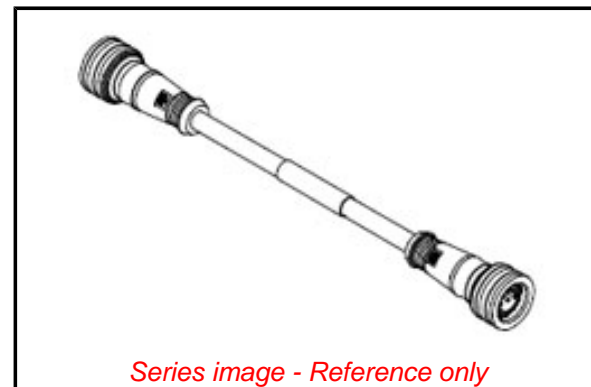

PLEASE CHECK WWW.MOLEX.COM FOR LATEST PART INFORMATION

Part Number: [1200805083](#)
Status: **Active**
Overview: Brad® Ultra-Lock® Connection System
Description: Ultra-Lock® (M12) Double-Ended Cordset, 8 Poles, Female (Straight) to Male (Straight), PUR/PVC Cable, 1.0m (3.28') Length

Physical

Cable Diameter	6.70mm (.264")
Cable Length	1.0m (3.28')
Color - Cable Jacket	Black
Coupling Style	Push to Lock
Gender	Female-Male
Keyway	Single
LED Indicator	No
Material - Cable Jacket	PUR/PVC
Material - Connector Body	PUR
Material - Contact	Copper Alloy
Material - Coupling Nut	Nickel-plated Brass
Material - O-Ring	Viton
Material - Plating Mating	Gold over Nickel
Orientation	Straight
Poles	8
Temperature Range - Operating	-30°C TO +80°C
Wire Size AWG	N/A
Wire/Cable Type	EU Cable

Electrical

Current - Maximum per Contact	2.0A
Voltage - Maximum	30V AC / 36V DC

Material Info

Old Part Number	WW8030P02M010
-----------------	---------------

Reference - Drawing Numbers

Sales Drawing	SD-120080-055
---------------	---------------