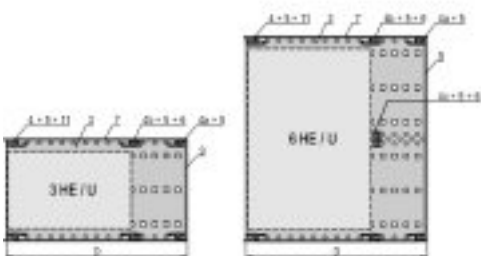

[Subrack kits](#)
[Print page](#)

6 U

Side view 3 U / 6 U

**Article number: 24563-444**

- Rear horizontal rail with insulation strip for backplane mounting
- Typical shielding of 40 dB at 1 GHz, 30 dB at 2 GHz (in accordance with VG 95373, part 15), provided that the front is closed with shielded front panels
- Subrack in lightweight version

Delivery comprises: kit

Item	Qty	Description
1	2	19"-Support bracket
2	2	Rear angle
3	2	Side panel Type F
4	2	Horizontal rail front (L-SL)
4 a	2	Rear horizontal rail (L-SL)
4 b	2	Horizontal rail for backplane assembly (L-ST)
4 c	1	Horizontal rail centre (ST)
5	8	Threaded insert, pre-assembled
6	4	Insulation strip, pre-assembled
7	2	Cover plate EMC
8	1	EMC shielding material pre-assembled
9	1	Rear panel
10	1	Assembly kit
11	2	Perforated strip (pre-assembled in Item 4)

Technical data:

Description	Height	Width	Depth
Kit, shielded, light, for backplane mounting	6 U	84 HP	355 mm

Rear horizontal rail for backplane assembly

Accessories:

Article number	Description
24560-351	Guide rail, 160 mm deep PBT, UL 94 V-0, red, groove width 2 mm, PU 10 pieces
24560-353	Guide rail, 220 mm deep PBT, UL 94 V-0, red, groove width 2 mm, PU 10 pieces
24560-255	ESD clip for guide rail PU 50 pieces
21100-435	Assembly set, PU 8 x screw, washer, nut for assembly of subracks in a 19" case or a cabinet
20822-048	Perforated rail for connector according to EN 60603-2 (DIN 41612) 84 HP, with thread M2.5, PU 4 pieces