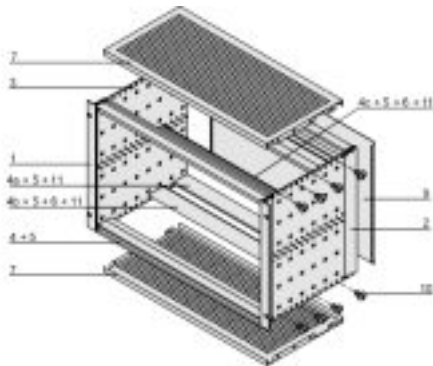

[Subrack kits](#)
[Print page](#)

6 U

Side view 3 U / 6 U

**Article number: 24563-444**

- Rear horizontal rail with insulation strip for backplane mounting
- Typical shielding of 40 dB at 1 GHz, 30 dB at 2 GHz (in accordance with VG 95373, part 15), provided that the front is closed with shielded front panels
- Subrack in lightweight version

Delivery comprises: kit

Item	Qty	Description
1	2	19"-Support bracket
2	2	Rear angle
3	2	Side panel Type F
4	2	Horizontal rail front (L-SL)
4 a	2	Rear horizontal rail (L-SL)
4 b	2	Horizontal rail for backplane assembly (L-ST)
4 c	1	Horizontal rail centre (ST)
5	8	Threaded insert, pre-assembled
6	4	Insulation strip, pre-assembled
7	2	Cover plate EMC
8	1	EMC shielding material pre-assembled
9	1	Rear panel
10	1	Assembly kit
11	2	Perforated strip (pre-assembled in Item 4)

Technical data:

Description	Height	Width	Depth
Kit, shielded, light, for backplane mounting	6 U	84 HP	355 mm

Rear horizontal rail for backplane assembly

Accessories:

Article number	Description
24560-351	Guide rail, 160 mm deep PBT, UL 94 V-0, red, groove width 2 mm, PU 10 pieces
24560-353	Guide rail, 220 mm deep PBT, UL 94 V-0, red, groove width 2 mm, PU 10 pieces
24560-255	ESD clip for guide rail PU 50 pieces
21100-435	Assembly set, PU 8 x screw, washer, nut for assembly of subracks in a 19" case or a cabinet
20822-048	Perforated rail for connector according to EN 60603-2 (DIN 41612) 84 HP, with thread M2.5, PU 4 pieces