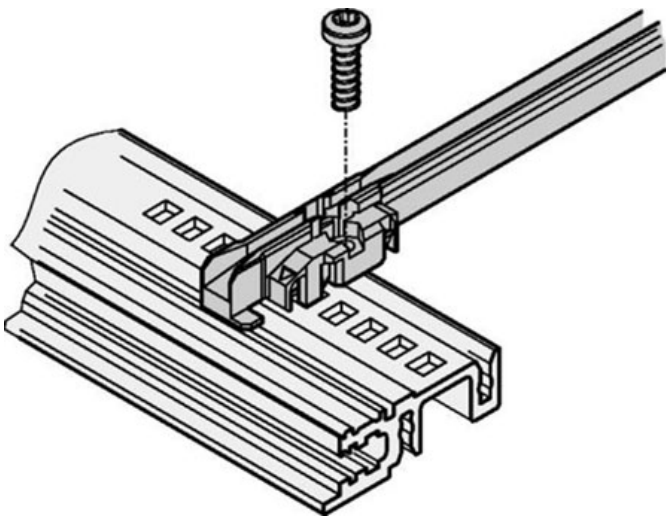

Optional screw fixing