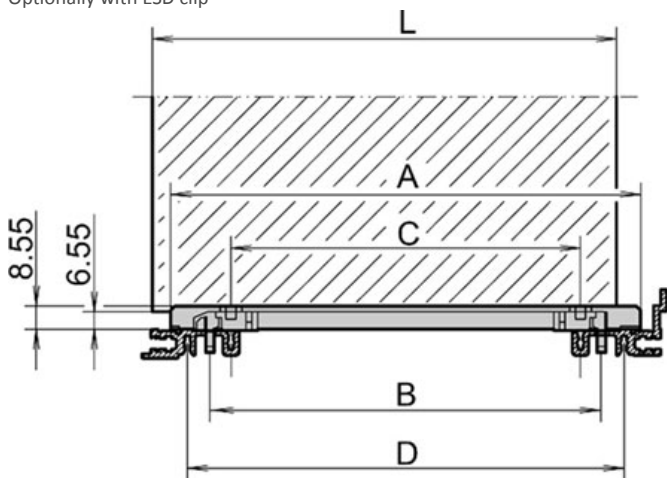

##### Individual Component Type:

Guide Rails & Accessories

Optional screw fixing

Optionally with ESD clip

#### Technical Data

Catalog Number	<a href="#">24560-379</a>
Depth mm	280.0
Length mm	280.0
Qty	PU 10 pieces
Colour	red/silver
Material	PBT, UL 94 V-0
Description	For plug-in units and frame type plug-in units