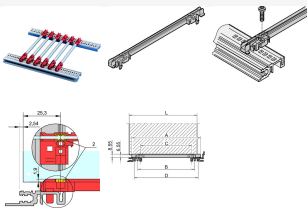

Guide rail, 280 mm deep

Catalog Number: 24560-379

- Plastic guide rail, one piece, red, for 2 mm groove width
- Assembly
- Storage temperature: from -40 °C ... 130 °C
- Can be clipped into horizontal rails in Al extrusion
  Can be clipped into 1.5 mm thick plate

Other Views