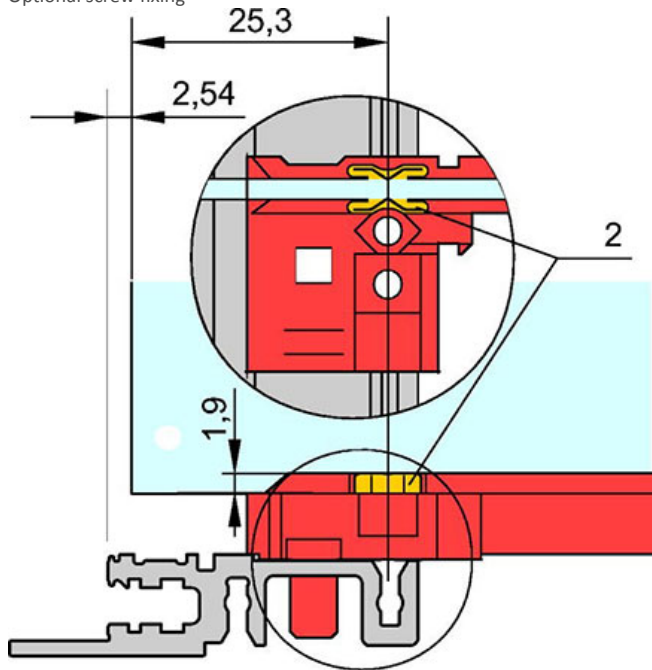

### Guide rail, 280 mm deep

Catalog Number: 24560-379

- Plastic guide rail, one piece, red, for 2 mm groove width
- Assembly
- Storage temperature: from -40 °C ... 130 °C
- Can be clipped into horizontal rails in Al extrusion  
Can be clipped into 1.5 mm thick plate

##### Type:

Individual Components

##### Individual Component Type:

Guide Rails & Accessories

Optional screw fixing

Optionally with ESD clip

#### Technical Data

Catalog Number	<a href="#">24560-379</a>
Depth mm	280.0
Length mm	280.0
Qty	PU 10 pieces
Colour	red/silver
Material	PBT, UL 94 V-0
Description	For plug-in units and frame type plug-in units