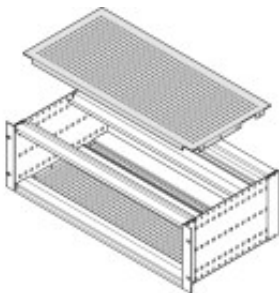

## Cover plate for screw-fixing onto side panel

With Rear I/O for VME64x

Product illustrations are exemplary illustrations and can deviate from supplied products.

Part no.: 24560-078

### Features:

- Cover plate for bolting to side panel
  - Used when standard-depth PCBs (160, 220, 280, ...) are fitted
  - Used when standard-depth PCBs (160, 220, 280, ...) are fitted
  - Suitable for all horizontal rails
- Cover plate for mounting of 160 mm, 220 mm or 280 mm deep PCBs
  - Shielding by optional EMC stainless steel contact strips between cover plate and horizontal rail

### Technical information:

Width	Depth D	Application
84 HP	175 (mm)	160 mm board depth

### Delivery comprises:

Item	Qty	Description
1	2	Cover, Al, 1.0 mm, hole diameter 4.0 mm, colourless chromated
2	16 / 32	Screw, Torx 4 × 6, self-locking, St, zinc-plated