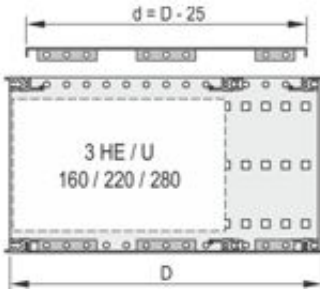

## Cover plate for screw-fixing onto side panel

With Rear I/O for VME64x

Product illustrations are exemplary illustrations and can deviate from supplied products.

Part no.: 24560-078

### Features:

- Cover plate for bolting to side panel
  - Used when standard-depth PCBs (160, 220, 280, ...) are fitted
  - Used when standard-depth PCBs (160, 220, 280, ...) are fitted
  - Suitable for all horizontal rails
- Cover plate for mounting of 160 mm, 220 mm or 280 mm deep PCBs
  - Shielding by optional EMC stainless steel contact strips between cover plate and horizontal rail

### Technical information:

Width	Depth D	Application
84 HP	175 (mm)	160 mm board depth

### Delivery comprises:

Item	Qty	Description
1	2	Cover, Al, 1.0 mm, hole diameter 4.0 mm, colourless chromated
2	16 / 32	Screw, Torx 4 × 6, self-locking, St, zinc-plated