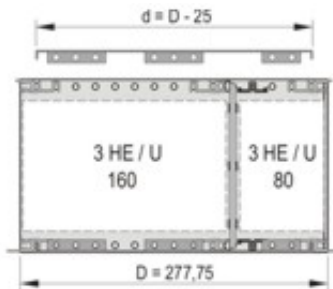

## Cover plate for screw-fixing onto side panel

With Rear I/O for VME64x

Product illustrations are exemplary illustrations and can deviate from supplied products.

Part no.: 24560-078

### Features:

- Cover plate for bolting to side panel
  - Used when standard-depth PCBs (160, 220, 280, ...) are fitted
  - Used when standard-depth PCBs (160, 220, 280, ...) are fitted
  - Suitable for all horizontal rails
- Cover plate for mounting of 160 mm, 220 mm or 280 mm deep PCBs
  - Shielding by optional EMC stainless steel contact strips between cover plate and horizontal rail

### Technical information:

Width	Depth D	Application
84 HP	175 (mm)	160 mm board depth

### Delivery comprises:

Item	Qty	Description
1	2	Cover, Al, 1.0 mm, hole diameter 4.0 mm, colourless chromated
2	16 / 32	Screw, Torx 4 × 6, self-locking, St, zinc-plated