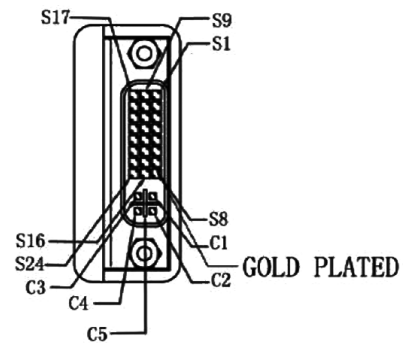

# Adapter Display Port Male to DVI Female

pro-SIGNAL

RoHS  
Compliant

## Specifications:

Convert From Connector	: DisplayPort
Convert From Gender	: Plug
Convert To Gender	: Receptacle
Colour	: Black
Connector Type B	: DVI-I Female

## Part Number Table

Description	Part Number
Adapter, Display Port Male to DVI Female	PSG90299

**Important Notice** : This data sheet and its contents (the "Information") belong to the members of the Premier Farnell group of companies (the "Group") or are licensed to it. No licence is granted for the use of it other than for information purposes in connection with the products to which it relates. No licence of any intellectual property rights is granted. The Information is subject to change without notice and replaces all data sheets previously supplied. The Information supplied is believed to be accurate but the Group assumes no responsibility for its accuracy or completeness, any error in or omission from it or for any use made of it. Users of this data sheet should check for themselves the Information and the suitability of the products for their purpose and not make any assumptions based on information included or omitted. Liability for loss or damage resulting from any reliance on the Information or use of it (including liability resulting from negligence or where the Group was aware of the possibility of such loss or damage arising) is excluded. This will not operate to limit or restrict the Group's liability for death or personal injury resulting from its negligence. pro-SIGNAL is the registered trademark of the Group. © Premier Farnell plc 2012.