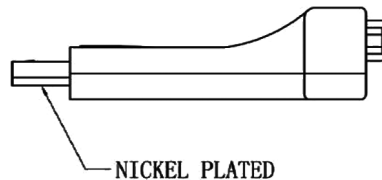

# Adapter Display Port Male to DVI Female

pro-SIGNAL

RoHS  
Compliant

## Specifications:

Convert From Connector	: DisplayPort
Convert From Gender	: Plug
Convert To Gender	: Receptacle
Colour	: Black
Connector Type B	: DVI-I Female