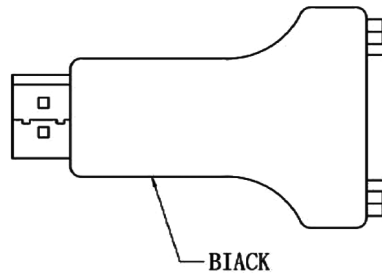

# Adapter Display Port Male to DVI Female

pro-SIGNAL

RoHS  
Compliant

## Specifications:

Convert From Connector	: DisplayPort
Convert From Gender	: Plug
Convert To Gender	: Receptacle
Colour	: Black
Connector Type B	: DVI-I Female

## Part Number Table

Description	Part Number
Adapter, Display Port Male to DVI Female	PSG90299

**Important Notice** : This data sheet and its contents (the "Information") belong to the members of the Premier Farnell group of companies (the "Group") or are licensed to it. No licence is granted for the use of it other than for information purposes in connection with the products to which it relates. No licence of any intellectual property rights is granted. The Information is subject to change without notice and replaces all data sheets previously supplied. The Information supplied is believed to be accurate but the Group assumes no responsibility for its accuracy or completeness, any error in or omission from it or for any use made of it. Users of this data sheet should check for themselves the Information and the suitability of the products for their purpose and not make any assumptions based on information included or omitted. Liability for loss or damage resulting from any reliance on the Information or use of it (including liability resulting from negligence or where the Group was aware of the possibility of such loss or damage arising) is excluded. This will not operate to limit or restrict the Group's liability for death or personal injury resulting from its negligence. pro-SIGNAL is the registered trademark of the Group. © Premier Farnell plc 2012.