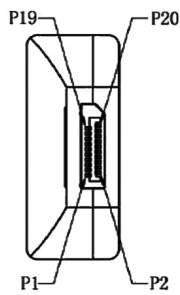

## Specifications:

Convert From Connector	: DisplayPort
Convert From Gender	: Plug
Convert To Gender	: Receptacle
Colour	: Black
Connector Type B	: DVI-I Female

## Part Number Table

Description	Part Number
Adapter, Display Port Male to DVI Female	PSG90299

**Important Notice** : This data sheet and its contents (the "Information") belong to the members of the Premier Farnell group of companies (the "Group") or are licensed to it. No licence is granted for the use of it other than for information purposes in connection with the products to which it relates. No licence of any intellectual property rights is granted. The Information is subject to change without notice and replaces all data sheets previously supplied. The Information supplied is believed to be accurate but the Group assumes no responsibility for its accuracy or completeness, any error in or omission from it or for any use made of it. Users of this data sheet should check for themselves the Information and the suitability of the products for their purpose and not make any assumptions based on information included or omitted. Liability for loss or damage resulting from any reliance on the Information or use of it (including liability resulting from negligence or where the Group was aware of the possibility of such loss or damage arising) is excluded. This will not operate to limit or restrict the Group's liability for death or personal injury resulting from its negligence. pro-SIGNAL is the registered trademark of the Group. © Premier Farnell plc 2012.