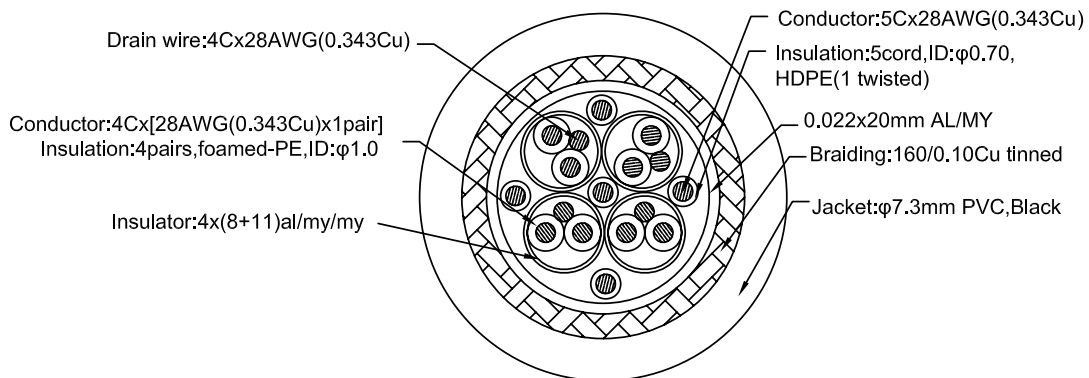

## Specifications:

Connector Type A	: HDMI Plug
Connector Type B	: DVI-D Plug
Cable Assembly Type	: Audio / Video
Cable Length - Imperial	: 6.56ft
Cable Length - Metric	: 2m
Jacket Colour	: Black
Connector Contact Plating	: Gold

## Structure of Cable