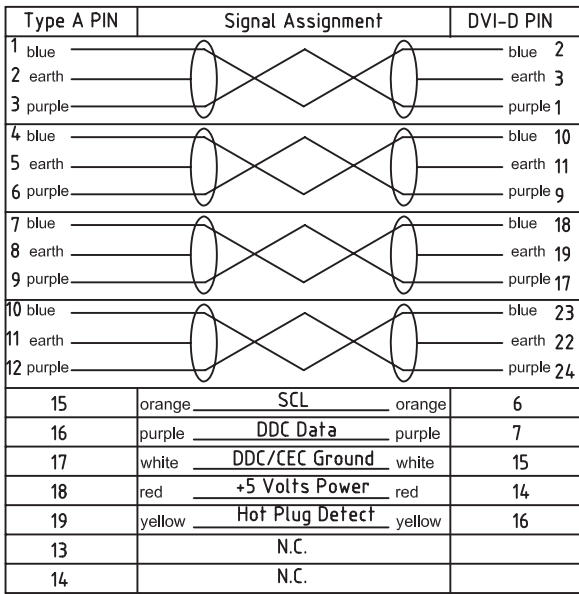

Lead HDMI to DVI, 2m

Wiring Diagram

Part Number Table

Description	Part Number
Lead, HDMI to DVI, 2m	PSG02574

Important Notice : This data sheet and its contents (the "Information") belong to the members of the Premier Farnell group of companies (the "Group") or are licensed to it. No licence is granted for the use of it other than for information purposes in connection with the products to which it relates. No licence of any intellectual property rights is granted. The Information is subject to change without notice and replaces all data sheets previously supplied. The Information supplied is believed to be accurate but the Group assumes no responsibility for its accuracy or completeness, any error in or omission from it or for any use made of it. Users of this data sheet should check for themselves the Information and the suitability of the products for their purpose and not make any assumptions based on information included or omitted. Liability for loss or damage resulting from any reliance on the Information or use of it (including liability resulting from negligence or where the Group was aware of the possibility of such loss or damage arising) is excluded. This will not operate to limit or restrict the Group's liability for death or personal injury resulting from its negligence. pro-SIGNAL is the registered trademark of the Group. © Premier Farnell plc 2012.