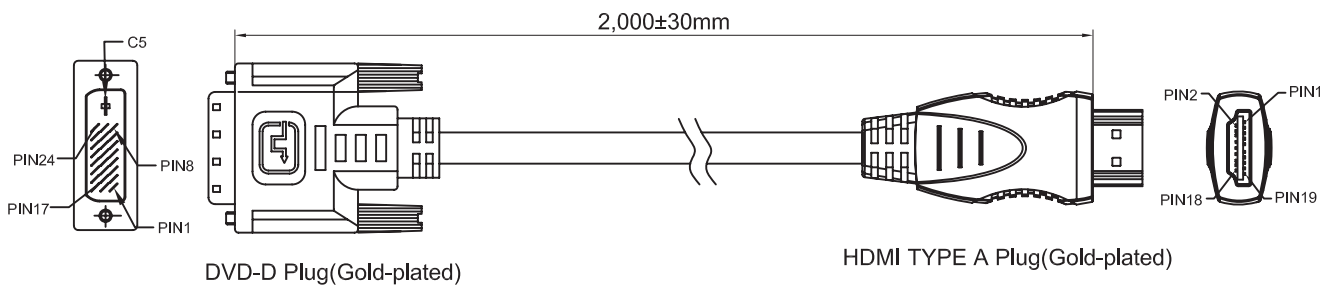

## Specifications:

Connector Type A	: HDMI Plug
Connector Type B	: DVI-D Plug
Cable Assembly Type	: Audio / Video
Cable Length - Imperial	: 6.56ft
Cable Length - Metric	: 2m
Jacket Colour	: Black
Connector Contact Plating	: Gold

## Structure of Cable