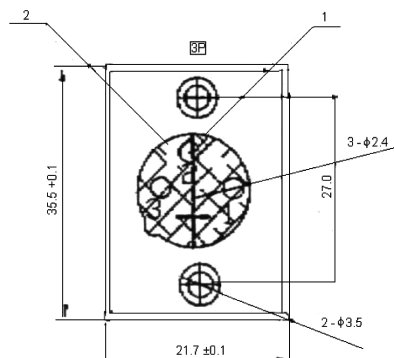

XLR Plug Chassis 3Pol

pro-SIGNAL

Specifications:

Connector Type	: XLR
No. of Contacts	: 3
Gender	: Plug
Connector Colour	: Natural
Contact Termination	: Solder
Contact Plating	: Gold
Colour	: Silver
Connector Mounting Orientation	: Panel
External Depth	: 40mm
External Length / Height	: 36mm
External Width	: 27mm
Material	: Metal
Mounting Type	: Chassis
Voltage Rating	: 60V AC

Dimensions : Millimetres

Part Number Table

Description	Part Number
Plug, XLR, Chassis, 3Pole	PSG01587

Important Notice : This data sheet and its contents (the "Information") belong to the members of the Premier Farnell group of companies (the "Group") or are licensed to it. No licence is granted for the use of it other than for information purposes in connection with the products to which it relates. No licence of any intellectual property rights is granted. The Information is subject to change without notice and replaces all data sheets previously supplied. The Information supplied is believed to be accurate but the Group assumes no responsibility for its accuracy or completeness, any error in or omission from it or for any use made of it. Users of this data sheet should check for themselves the Information and the suitability of the products for their purpose and not make any assumptions based on information included or omitted. Liability for loss or damage resulting from any reliance on the Information or use of it (including liability resulting from negligence or where the Group was aware of the possibility of such loss or damage arising) is excluded. This will not operate to limit or restrict the Group's liability for death or personal injury resulting from its negligence. pro-SIGNAL is the registered trademark of the Group. © Premier Farnell plc 2012.