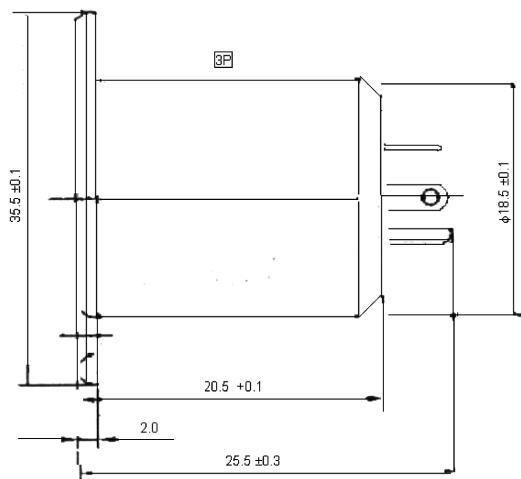

XLR Plug Chassis 3Pol

pro-SIGNAL

Specifications:

Connector Type	: XLR
No. of Contacts	: 3
Gender	: Plug
Connector Colour	: Natural
Contact Termination	: Solder
Contact Plating	: Gold
Colour	: Silver
Connector Mounting Orientation	: Panel
External Depth	: 40mm
External Length / Height	: 36mm
External Width	: 27mm
Material	: Metal
Mounting Type	: Chassis
Voltage Rating	: 60V AC

Dimensions : Millimetres

Part Number Table

Description	Part Number
Plug, XLR, Chassis, 3Pole	PSG01587

Important Notice : This data sheet and its contents (the "Information") belong to the members of the Premier Farnell group of companies (the "Group") or are licensed to it. No licence is granted for the use of it other than for information purposes in connection with the products to which it relates. No licence of any intellectual property rights is granted. The Information is subject to change without notice and replaces all data sheets previously supplied. The Information supplied is believed to be accurate but the Group assumes no responsibility for its accuracy or completeness, any error in or omission from it or for any use made of it. Users of this data sheet should check for themselves the Information and the suitability of the products for their purpose and not make any assumptions based on information included or omitted. Liability for loss or damage resulting from any reliance on the Information or use of it (including liability resulting from negligence or where the Group was aware of the possibility of such loss or damage arising) is excluded. This will not operate to limit or restrict the Group's liability for death or personal injury resulting from its negligence. pro-SIGNAL is the registered trademark of the Group. © Premier Farnell plc 2012.