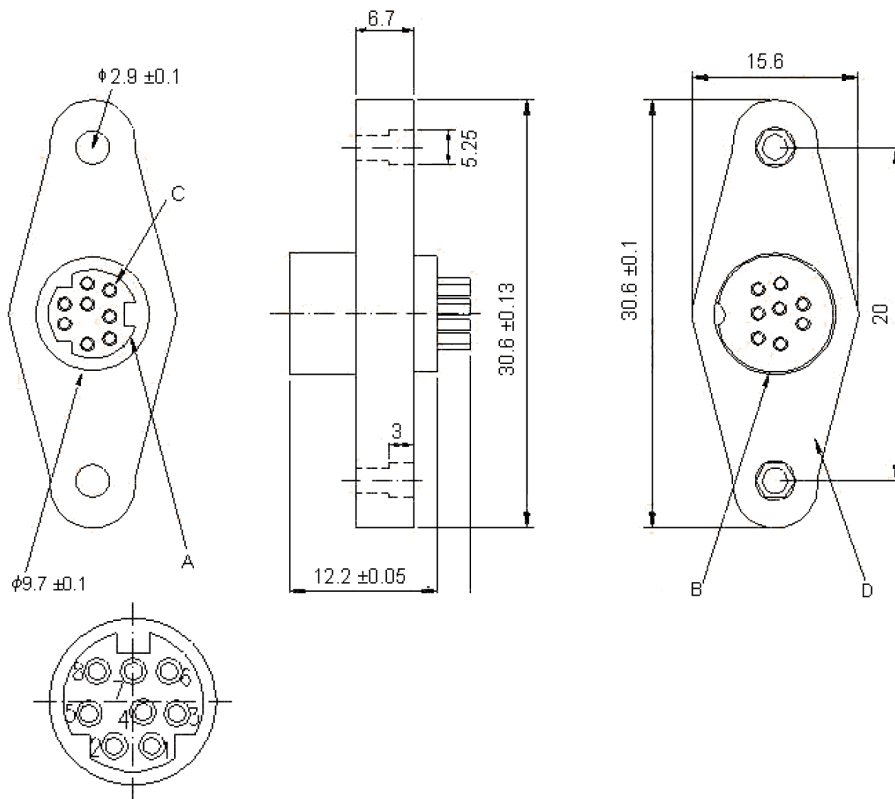

Minidin Socket - 8P

pro-SIGNAL

Specifications:

- A) Housing : PBT
- B) Metal Shell : Brass Nickel Plated
- C) Pin : Phosphor Bronze Silver Plated
- D) Body : ABS

Dimensions : Millimetres

Part Number Table

Description	Part Number
Minidin Socket - 8P	PSG01570