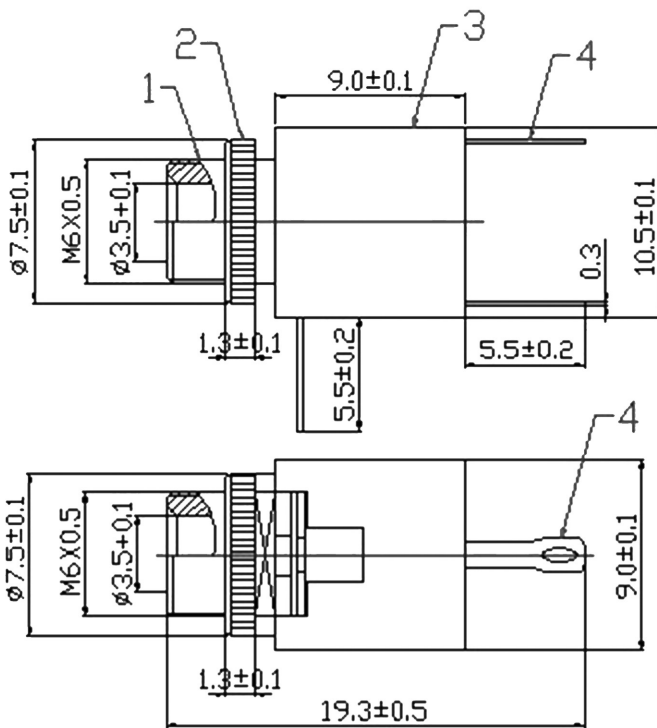

Socket

3.5mm Stereo Jack

Specifications:

Connector Type	: Stereo Phone
No. of Contacts	: 3
Gender	: Receptacle
Connector Colour	: Black
Contact Termination	: Solder
Pin Size	: 3.5mm
Connector Mounting	: Chassis
Connector Body Material	: Metal
Connector Mounting Orientation	: Panel

Dimensions : Millimetres

Item	Designation	Material
1	Body	Cu
2	Nut	CU
3	Plastic Handle	ABS
4	Soldering Pin	Cu

Part Number Table

Description	Part Number
Socket, 3.5mm Jack, Stereo	PSG01537

Important Notice : This data sheet and its contents (the "Information") belong to the members of the Premier Farnell group of companies (the "Group") or are licensed to it. No licence is granted for the use of it other than for information purposes in connection with the products to which it relates. No licence of any intellectual property rights is granted. The Information is subject to change without notice and replaces all data sheets previously supplied. The Information supplied is believed to be accurate but the Group assumes no responsibility for its accuracy or completeness, any error in or omission from it or for any use made of it. Users of this data sheet should check for themselves the Information and the suitability of the products for their purpose and not make any assumptions based on information included or omitted. Liability for loss or damage resulting from any reliance on the Information or use of it (including liability resulting from negligence or where the Group was aware of the possibility of such loss or damage arising) is excluded. This will not operate to limit or restrict the Group's liability for death or personal injury resulting from its negligence. Multicomp is the registered trademark of the Group. © Premier Farnell plc 2012.