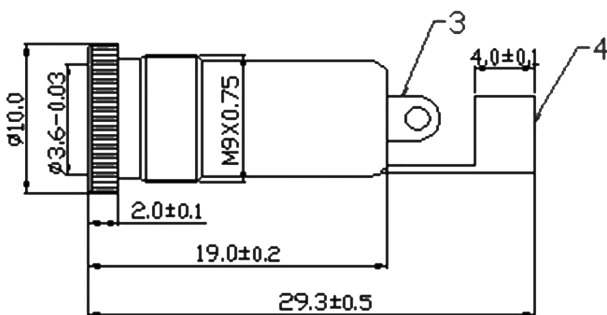

Socket

3.5mm Stereo Jack

Specifications:

Connector Type	: RCA / Phono
No. of Contacts	: 3
Gender	: Receptacle
Connector Colour	: Black
Contact Termination	: Solder
Pin Size	: 3.5mm
Connector Body Material	: Metal
Connector Mounting Orientation	: Cable
Material	: Soft Black Plastic

Dimensions : Millimetres

Item	Designation	Material
1	Body	Cu
2	Plastic Handle	PE
3	Soldering Patch	Cu
4	Crimping Patch	Cu

Part Number Table

Description	Part Number
Socket, 3.5mm Jack, Stereo	PSG01497

Important Notice : This data sheet and its contents (the "Information") belong to the members of the Premier Farnell group of companies (the "Group") or are licensed to it. No licence is granted for the use of it other than for information purposes in connection with the products to which it relates. No licence of any intellectual property rights is granted. The Information is subject to change without notice and replaces all data sheets previously supplied. The Information supplied is believed to be accurate but the Group assumes no responsibility for its accuracy or completeness, any error in or omission from it or for any use made of it. Users of this data sheet should check for themselves the Information and the suitability of the products for their purpose and not make any assumptions based on information included or omitted. Liability for loss or damage resulting from any reliance on the Information or use of it (including liability resulting from negligence or where the Group was aware of the possibility of such loss or damage arising) is excluded. This will not operate to limit or restrict the Group's liability for death or personal injury resulting from its negligence. Multicomp is the registered trademark of the Group. © Premier Farnell plc 2012.