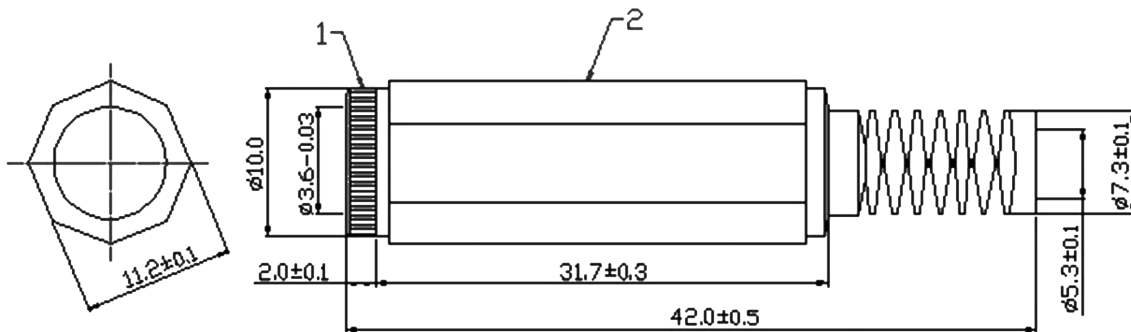

Socket

3.5mm Stereo Jack

Specifications:

Connector Type	: RCA / Phono
No. of Contacts	: 3
Gender	: Receptacle
Connector Colour	: Black
Contact Termination	: Solder
Pin Size	: 3.5mm
Connector Body Material	: Metal
Connector Mounting Orientation	: Cable
Material	: Soft Black Plastic

Dimensions : Millimetres

Item	Designation	Material
1	Body	Cu
2	Plastic Handle	PE
3	Soldering Patch	Cu
4	Crimping Patch	Cu

Part Number Table

Description	Part Number
Socket, 3.5mm Jack, Stereo	PSG01497

Important Notice : This data sheet and its contents (the "Information") belong to the members of the Premier Farnell group of companies (the "Group") or are licensed to it. No licence is granted for the use of it other than for information purposes in connection with the products to which it relates. No licence of any intellectual property rights is granted. The Information is subject to change without notice and replaces all data sheets previously supplied. The Information supplied is believed to be accurate but the Group assumes no responsibility for its accuracy or completeness, any error in or omission from it or for any use made of it. Users of this data sheet should check for themselves the Information and the suitability of the products for their purpose and not make any assumptions based on information included or omitted. Liability for loss or damage resulting from any reliance on the Information or use of it (including liability resulting from negligence or where the Group was aware of the possibility of such loss or damage arising) is excluded. This will not operate to limit or restrict the Group's liability for death or personal injury resulting from its negligence. Multicomp is the registered trademark of the Group. © Premier Farnell plc 2012.