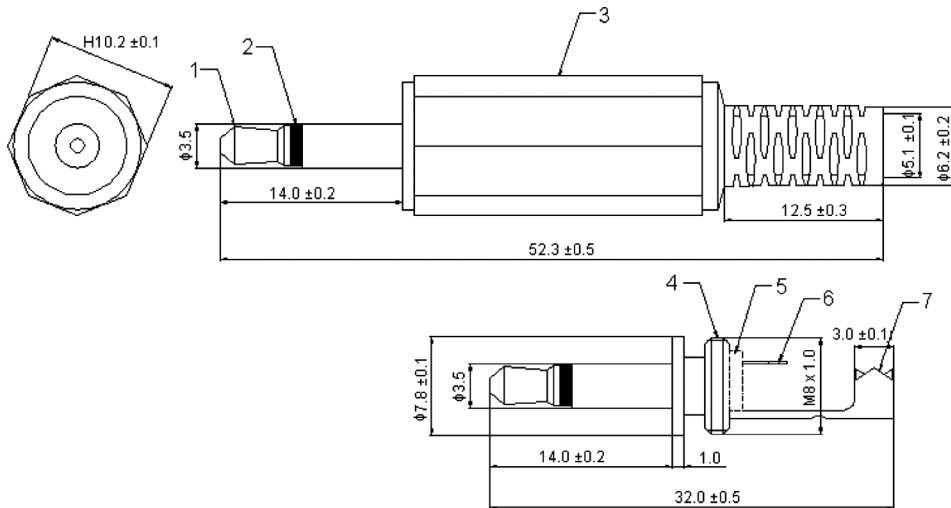

## Specifications:

Connector Type	: RCA / Phono
No. of Contacts	: 3
Gender	: Plug
Connector Colour	: Black
Contact Termination	: Solder
Pin Size	: 3.5mm
Connector Mounting	: Cable
Connector Body Material	: Metal

Dimensions : Millimetres

Item	Description	Material
1	Front Point	Cu
2	Di-electric	POM
3	Plastic Handle	PVC
4	Body	Cu
5	Di-electric	POM
6	Soldering Patch	Cu
7	Crimping Patch	Fe