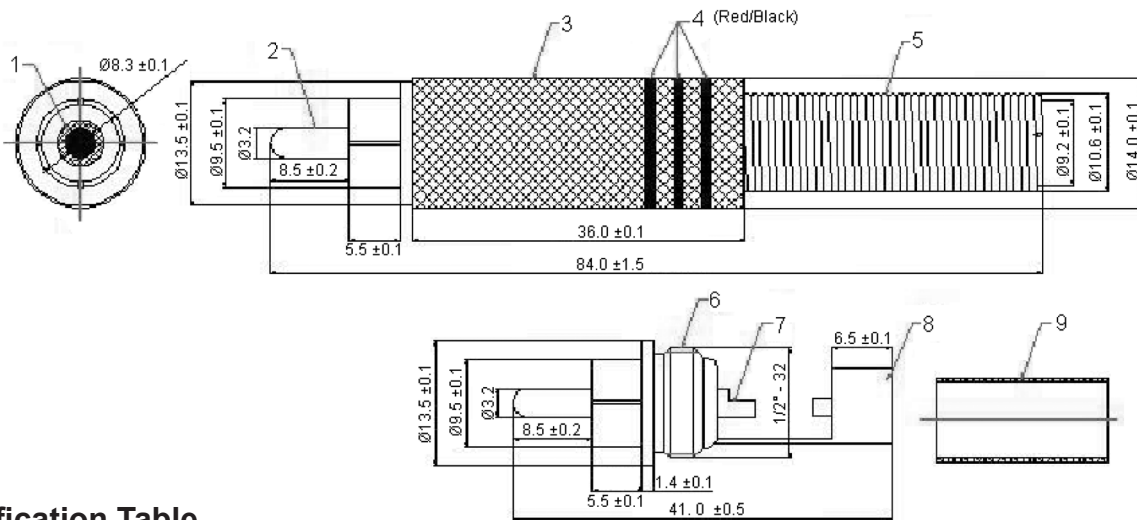

Plug Phono, Gold

pro-SIGNAL

Specifications:

Connector Type	: RCA / Phono
Gender	: Plug
Contact Termination	: Solder
Connector Mounting	: Cable

Specification Table

Item	Description	Material
1	Dielectric	POM
2	Pin	Cu
3	Shell	
4	Plastic Ring	PVC
5	Spring	Fe
6	Body	Cu
7	Soldering Patch	
8	Crimping Patch	
9	Plastic Tube	PVC

Dimensions : Millimetres

Part Number Table

Description	Ring Colour	Part Number
Plug - Phono, Gold	Red	PSG01470
	Black	PSG01471

Important Notice : This data sheet and its contents (the "Information") belong to the members of the Premier Farnell group of companies (the "Group") or are licensed to it. No licence is granted for the use of it other than for information purposes in connection with the products to which it relates. No licence of any intellectual property rights is granted. The Information is subject to change without notice and replaces all data sheets previously supplied. The Information supplied is believed to be accurate but the Group assumes no responsibility for its accuracy or completeness, any error in or omission from it or for any use made of it. Users of this data sheet should check for themselves the Information and the suitability of the products for their purpose and not make any assumptions based on information included or omitted. Liability for loss or damage resulting from any reliance on the Information or use of it (including liability resulting from negligence or where the Group was aware of the possibility of such loss or damage arising) is excluded. This will not operate to limit or restrict the Group's liability for death or personal injury resulting from its negligence. pro-SIGNAL is the registered trademark of the Group. © Premier Farnell plc 2012.