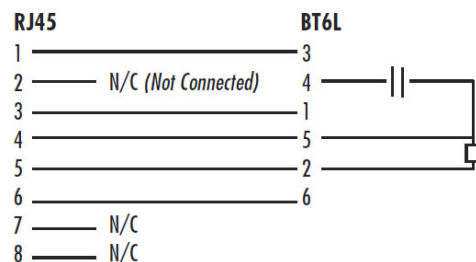

- Ideal for floorbox applications
- OFTEL GA5 approved
- Used for telephone extensions on PABX
- Rugged design
- Flying lead for flexibility

Technical Information

Mechanical Characteristics

RJ45 Plug

Operating Life: Minimum 750 insertion cycles
 Contact Material: Phosphor Bronze
 Contact Plating: 50 micro-inch gold
 Material: Polycarbonate
 UL94 V-2

BT Socket

Operating Life: Minimum 1000 insertion cycles
 Socket type: BT600 series
 Contact Material: Gold over nickel plated Phosphor Bronze

WIRING SCHEMATIC

ORDERING INFORMATION

Order No.	SAP No.	Description
42-111-2A	Consult Molex	Line Adapter Unit PBX Mastered 150mm
42-112-2A	Consult Molex	Line Adapter Unit PBX Mastered 3m