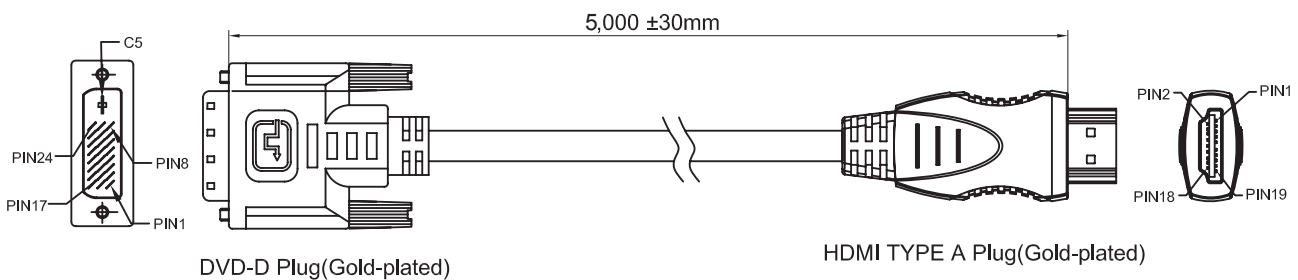

### Specifications

Connector Type A	: HDMI Plug
Connector Type B	: DVI-D Plug
Cable Length	: 5m
Jacket Colour	: Black
Cable Assembly Type	: Audio, Video
Connector A & B Contact Plating	: Gold

### Production Outlines

Dimensions : Millimetres