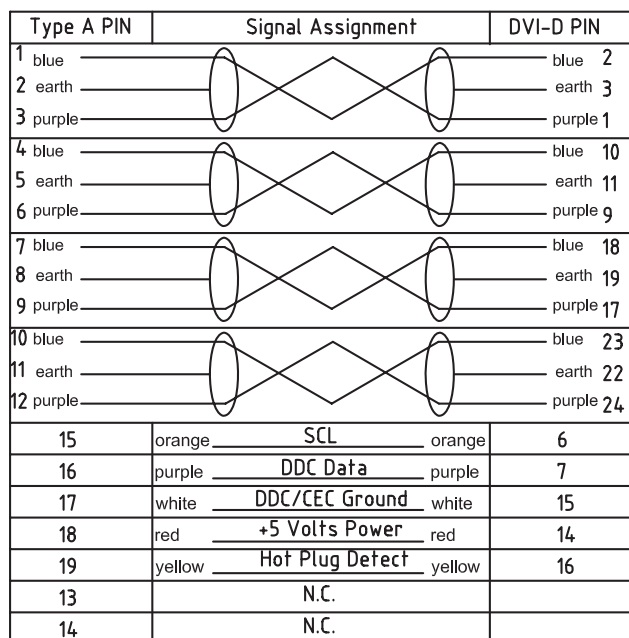

Cable Assembly

HDMI to DVI

pro-SIGNAL

Wiring Diagram

Part Number Table

Description	Part Number
Cable Assembly, HDMI to DVI, 5m	PSG02576

Important Notice : This data sheet and its contents (the "Information") belong to the members of the Premier Farnell group of companies (the "Group") or are licensed to it. No licence is granted for the use of it other than for information purposes in connection with the products to which it relates. No licence of any intellectual property rights is granted. The Information is subject to change without notice and replaces all data sheets previously supplied. The Information supplied is believed to be accurate but the Group assumes no responsibility for its accuracy or completeness, any error in or omission from it or for any use made of it. Users of this data sheet should check for themselves the Information and the suitability of the products for their purpose and not make any assumptions based on information included or omitted. Liability for loss or damage resulting from any reliance on the Information or use of it (including liability resulting from negligence or where the Group was aware of the possibility of such loss or damage arising) is excluded. This will not operate to limit or restrict the Group's liability for death or personal injury resulting from its negligence. pro-SIGNAL is the registered trademark of the Group. © Premier Farnell plc 2012.

www.element14.com
www.farnell.com
www.newark.com
www.cpc.co.uk

pro-SIGNAL