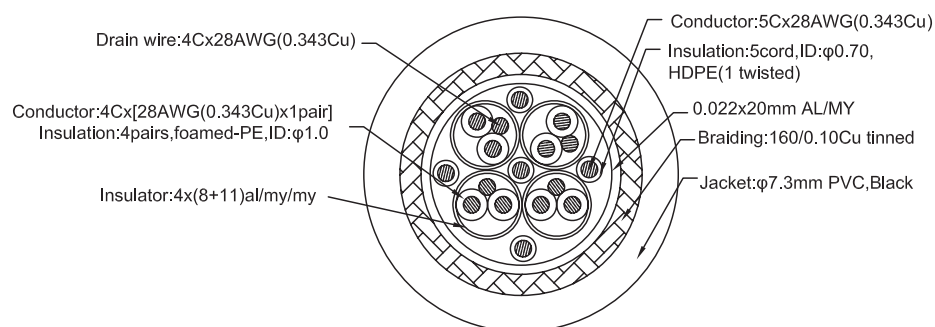

### Specifications

Connector Type A	: HDMI Plug
Connector Type B	: DVI-D Plug
Cable Length	: 5m
Jacket Colour	: Black
Cable Assembly Type	: Audio, Video
Connector A & B Contact Plating	: Gold

### Production Outlines

Dimensions : Millimetres

### Structure of Cable