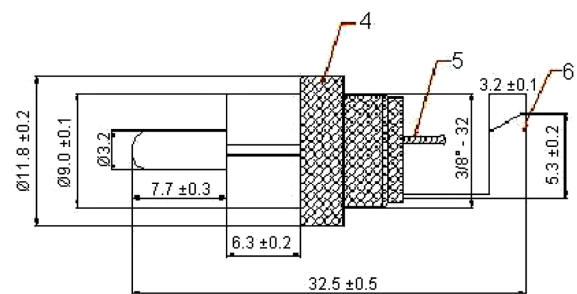

Phono Plug

pro-SIGNAL

RoHS
Compliant

Specifications:

Gender : Plug
Material : Plastic
Pin Diameter : 3.2mm

Dimensions : Millimetres

Item	Designation	Material
1	Pin	Cu
2	Copper Head	Cu
3	Plastic Handle	ABS
4	Dielectric	ABS
5	Soldering Patch	CU
6	Crimping Patch	Cu

Part Number Table

Description	Part Number
Plug, RCA/PHONO, Cable, Gold/Red	PSG01522

Important Notice : This data sheet and its contents (the "Information") belong to the members of the Premier Farnell group of companies (the "Group") or are licensed to it. No licence is granted for the use of it other than for information purposes in connection with the products to which it relates. No licence of any intellectual property rights is granted. The Information is subject to change without notice and replaces all data sheets previously supplied. The Information supplied is believed to be accurate but the Group assumes no responsibility for its accuracy or completeness, any error in or omission from it or for any use made of it. Users of this data sheet should check for themselves the Information and the suitability of the products for their purpose and not make any assumptions based on information included or omitted. Liability for loss or damage resulting from any reliance on the Information or use of it (including liability resulting from negligence or where the Group was aware of the possibility of such loss or damage arising) is excluded. This will not operate to limit or restrict the Group's liability for death or personal injury resulting from its negligence. pro-SIGNAL is the registered trademark of the Group. © Premier Farnell plc 2012.