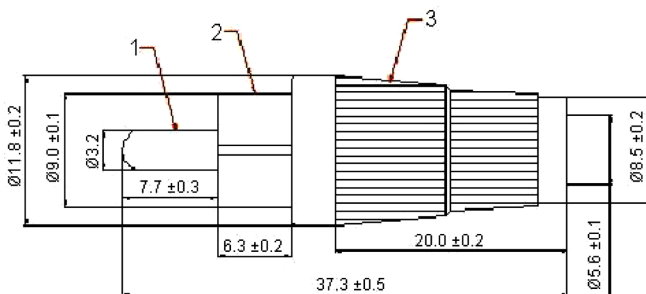

Phono Plug

pro-SIGNAL

RoHS
Compliant

Specifications:

Gender : Plug
Material : Plastic
Pin Diameter : 3.2mm

Dimensions : Millimetres

Item	Designation	Material
1	Pin	Cu
2	Copper Head	Cu
3	Plastic Handle	ABS
4	Dielectric	ABS
5	Soldering Patch	CU
6	Crimping Patch	Cu

Part Number Table

Description	Part Number
Plug, RCA/PHONO, Cable, Gold/Red	PSG01522

Important Notice : This data sheet and its contents (the "Information") belong to the members of the Premier Farnell group of companies (the "Group") or are licensed to it. No licence is granted for the use of it other than for information purposes in connection with the products to which it relates. No licence of any intellectual property rights is granted. The Information is subject to change without notice and replaces all data sheets previously supplied. The Information supplied is believed to be accurate but the Group assumes no responsibility for its accuracy or completeness, any error in or omission from it or for any use made of it. Users of this data sheet should check for themselves the Information and the suitability of the products for their purpose and not make any assumptions based on information included or omitted. Liability for loss or damage resulting from any reliance on the Information or use of it (including liability resulting from negligence or where the Group was aware of the possibility of such loss or damage arising) is excluded. This will not operate to limit or restrict the Group's liability for death or personal injury resulting from its negligence. pro-SIGNAL is the registered trademark of the Group. © Premier Farnell plc 2012.