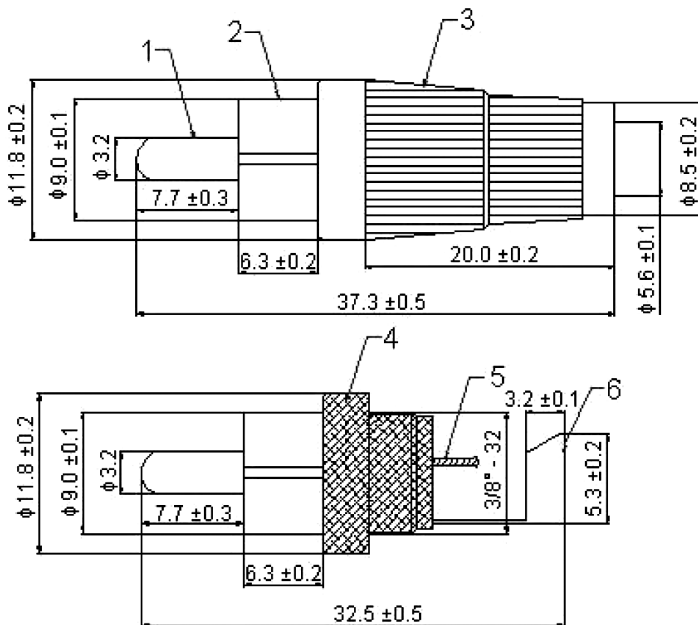

Phono Plug

Popular, Red

pro-SIGNAL

Specifications:

Connector Type	: RCA / Phono
Gender	: Plug
Connector Colour	: Red
Contact Termination	: Solder
Connector Mounting	: Cable
Connector Body Material	: Metal
Material	: Hard Plastic
Pin Diameter	: 3.2mm

Dimensions : Millimetres

Number	Designation	Material
1	Pin	Cu
2	Copper Head	
3	Plastic Handle	ABS
4	Dielectric	Cu
5	Soldering Patch	
6	Crimping Patch	

Part Number Table

Description	Part Number
Plug, Phono, Red	PSG01516