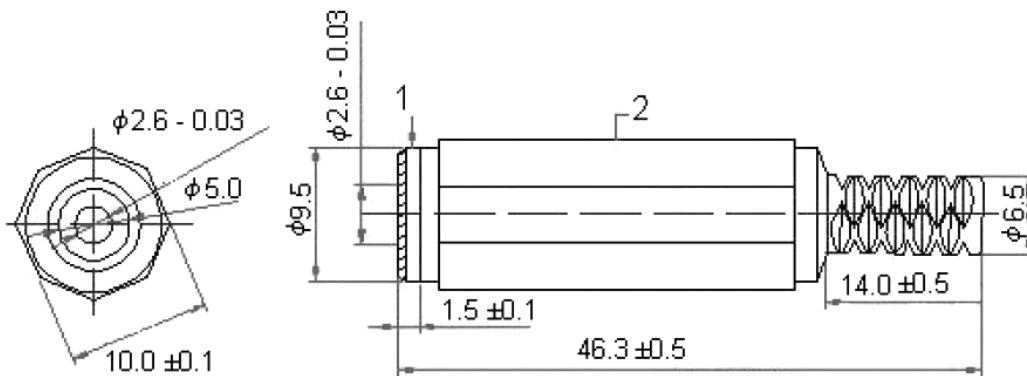

Jack - Stereo Socket

pro-SIGNAL

Specifications:

Connector Type	: RCA / Phono
No. of Contacts	: 3
Gender	: Receptacle
Connector Colour	: Black
Contact Termination	: Crimp
Connector Body Material	: Metal
Connector Mounting Orientation	: Cable
Pin Diameter	: 2.5mm

Dimensions : Millimetres

Part Number Table

Description	Number	Designation	Material	Part Number
2.5mm Jack- Stereo Socket	1	Body	Cu	PSG01493
	2	Shell	Shell	

Important Notice : This data sheet and its contents (the "Information") belong to the members of the Premier Farnell group of companies (the "Group") or are licensed to it. No licence is granted for the use of it other than for information purposes in connection with the products to which it relates. No licence of any intellectual property rights is granted. The Information is subject to change without notice and replaces all data sheets previously supplied. The Information supplied is believed to be accurate but the Group assumes no responsibility for its accuracy or completeness, any error in or omission from it or for any use made of it. Users of this data sheet should check for themselves the Information and the suitability of the products for their purpose and not make any assumptions based on information included or omitted. Liability for loss or damage resulting from any reliance on the Information or use of it (including liability resulting from negligence or where the Group was aware of the possibility of such loss or damage arising) is excluded. This will not operate to limit or restrict the Group's liability for death or personal injury resulting from its negligence. pro-SIGNAL is the registered trademark of the Group. © Premier Farnell plc 2012.