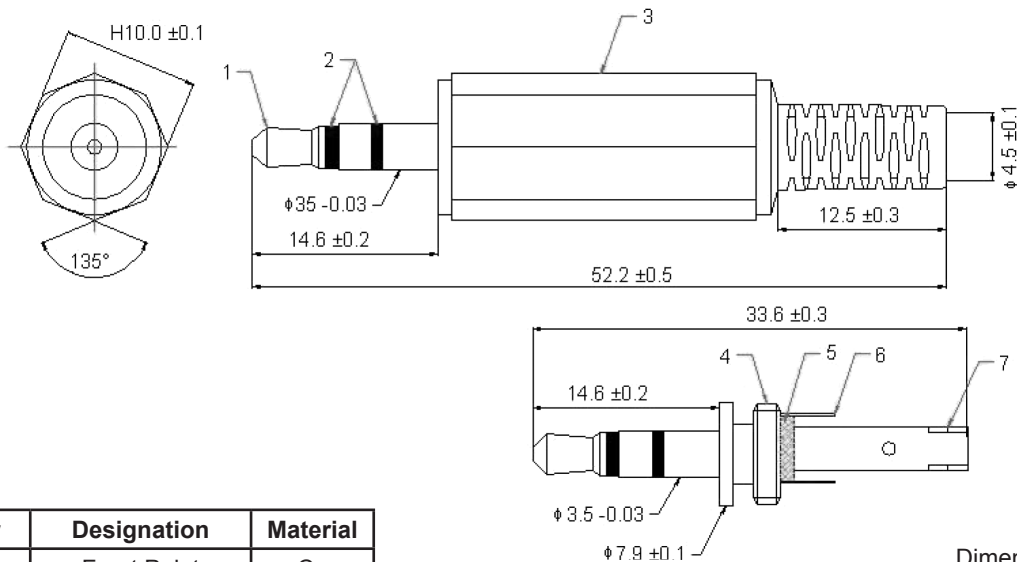

3.5mm Jack-Stereo Plug

pro-SIGNAL

Specifications:

Connector Type	: RCA / Phono
No. of Contacts	: 3
Gender	: Plug
Connector Colour	: Black
Pin Size	: 3.5mm
Connector Mounting	: Cable
Connector Body Material	: Metal

Dimensions : Millimetres

Number	Designation	Material
1	Front Point	Cu
2	Dielectric	POM
3	Shell	PVC
4	Body	Cu
5	Dielectric	POM
6	Soldering Patch	Cu
7	Crimping Patch	Fe

Part Number Table

Description	Part Number
Plug, 3.5mm Jack, Stereo	PSG01484