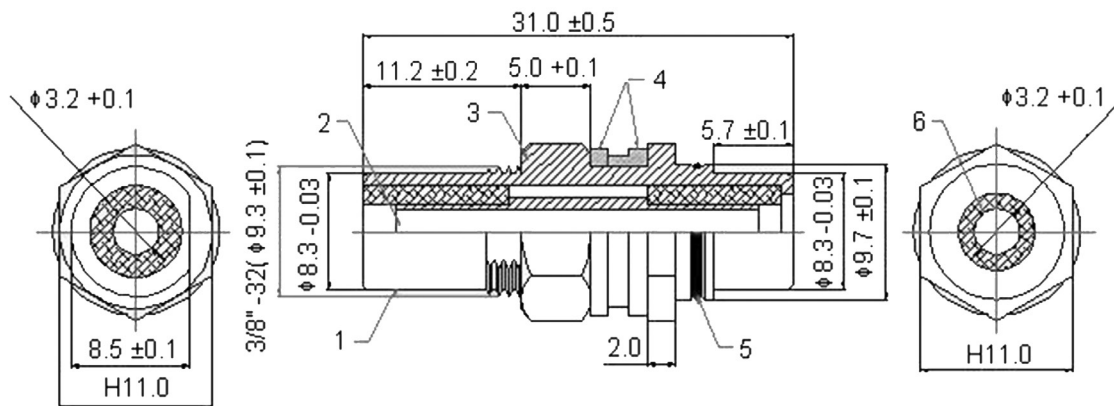

Phono Adapter

SKT to SKT, Gold/Black

pro-SIGNAL

Specifications:

Connector Type	: Audio, Video
Convert From Connector	: RCA / Phono
Convert From Gender	: Receptacle
Convert To Connector	: RCA / Phono
Connector Colour	: Black
Connector Body Material	: Copper
Convert To Gender	: Receptacle
Body Plating	: Gold
Mounting Type	: Chassis

Dimensions : Millimetres

Part Number Table

Description	Number	Designation	Material	Part Number
Adaptor, Phono SKT-SKT, Gold/Black	1	Body	Cu	PSG01478
	2	Pin		
	3	Nut		
	4	Plastic Band	ABS	
	5	Plastic Ring	PVC	
	6	Dielectric	POM	