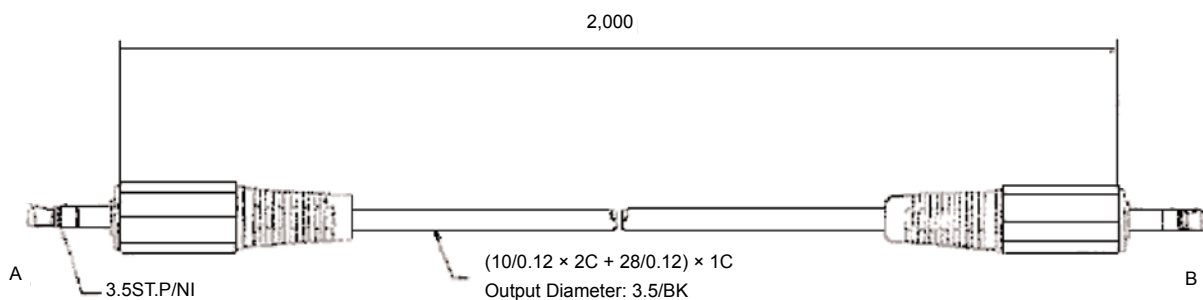

## Specifications:

Cable Length	: 2m
Connector Type A	: 3.5mm Stereo Phone Plug
Connector Type B	: 3.5mm Stereo Phone Plug
Jacket Colour	: Black

Dimensions : Millimetres

## Part Number Table

Description	Part Number
Audio Cable, Stereo Phone, Plug to Plug, 2m, Black	PSG00049

**Important Notice** : This data sheet and its contents (the "Information") belong to the members of the Premier Farnell group of companies (the "Group") or are licensed to it. No licence is granted for the use of it other than for information purposes in connection with the products to which it relates. No licence of any intellectual property rights is granted. The Information is subject to change without notice and replaces all data sheets previously supplied. The Information supplied is believed to be accurate but the Group assumes no responsibility for its accuracy or completeness, any error in or omission from it or for any use made of it. Users of this data sheet should check for themselves the Information and the suitability of the products for their purpose and not make any assumptions based on information included or omitted. Liability for loss or damage resulting from any reliance on the Information or use of it (including liability resulting from negligence or where the Group was aware of the possibility of such loss or damage arising) is excluded. This will not operate to limit or restrict the Group's liability for death or personal injury resulting from its negligence. pro-SIGNAL is the registered trademark of the Group. © Premier Farnell plc 2012.