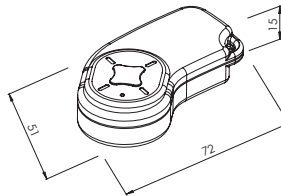

SPECIFICATION

Materials	Lid, base & adaptor ABS Push buttons silicone
Standard colours	Lid, base and adaptor black similar to RAL 9004 Push buttons light grey similar to RAL 7037
Standard unit includes	Lid & base Push-button insert Button adaptor

BLACK	DESCRIPTION
2955-40R-1	1 Button
2955-40R-2	2 Button
2955-40R-3	3 Button
2955-40R-4	4 Button
2955-40R-5	5 Button