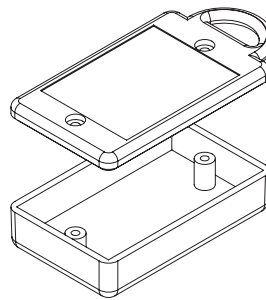

Eco Keyfob
2956