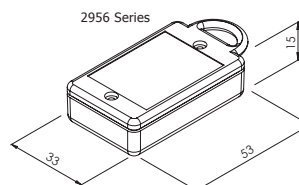

## 2956 Series Eco Keyfob Case

Economic ABS key fob with label recess in lid.

- Moulded in ABS
- Blank keyfob case (without buttons)
- Assembly of lid and base
- Small eyelet for key-ring
- Label recess in lid

### SPECIFICATION

Materials	Lid & base ABS
Standard colours	Black similar to RAL 9004
Standard unit includes	Lid & base 2x screws

BLACK	LEGNTH	WIDTH	HEIGHT
2956	53mm	33mm	15mm

UNIVERSAL ENCLOSURES

HAND HELD CASES