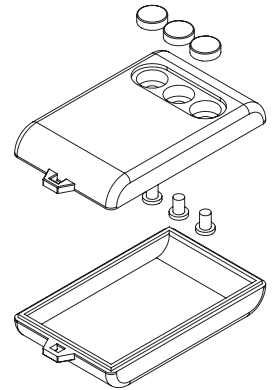

### 2955-20 Series Round Keyfobs

ABS keyfobs with round 1-5 rubber button layout

- Moulded in ABS
- Snap-fit assembly of lid & base
- 1 to 5 rubber buttons with contact pads
- Enclosed battery compartment for coin cells
- Eyelet for key-ring