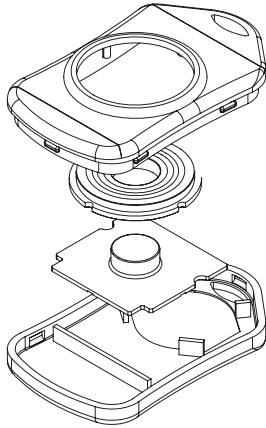

Round Keyfobs
2955-20