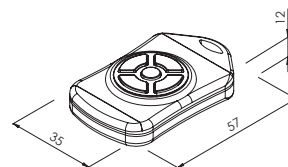

BLACK DESCRIPTION

2955-20R-1	1 Button
2955-20R-2	2 Button
2955-20R-3	3 Button
2955-20R-4	4 Button
2955-20R-5	5 Button