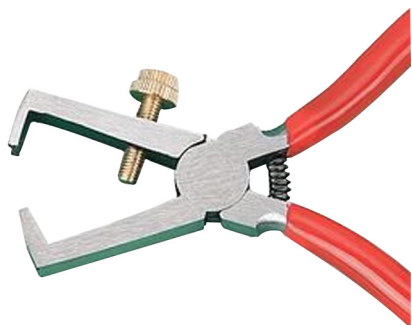

Wire Stripper

DURATOOL

Specifications:

Use With : Solid & Stranded Wires
Length : 160mm
Stripping Capacity : 5mm
Material : Chrome vanadium steel
Punch-CR-V6150 + chrome finished

Part Number Table

Description	Part Number
Wire Stripper	WS-01-01