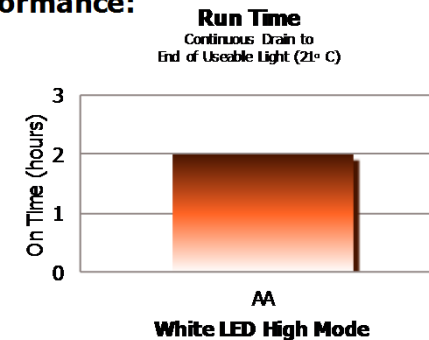

Performance:

Tested according to ANSI/NEMA FL 1 Standards.

Important Notice

This datasheet contains information specific to products manufactured at the time of its publication
Contents herein do not constitute a warranty
©Energizer / All Rights Reserved