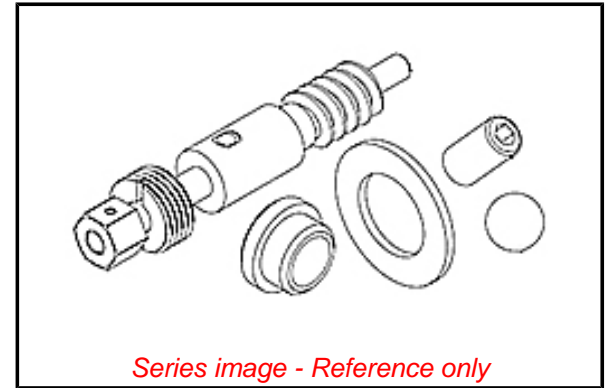

PLEASE CHECK WWW.MOLEX.COM FOR LATEST PART INFORMATION

Part Number: [1301790340](#)
Status: **Active**
Overview: [Aero-Motive® Replacement Parts and Accessories](#)
Description: [Worm Gear Kit for 192/200/220/240KA Balancers](#)

Documents:
[RoHS Certificate of Compliance (PDF)](#)

General

Product Family	Tool Supports
Series	130179
Cable Length	N/A
Duty	N/A
Overview	Aero-Motive® Replacement Parts and Accessories
Product Name	Aero-Motive®
Type	Kit, Replacement Part
UPC	78678888465
Woodhead	Yes

Physical

Cable Diameter	N/A
Cable Movement	N/A
Drum Lock	None
Mounting Style	N/A
Packaging Type	Carton
Travel Distance	N/A
Weight Range	N/A
Wire/Cable Type	N/A

Material Info

Old Part Number	WRMK

EU ELV

Not Reviewed

EU RoHS

Not Reviewed

REACH SVHC

Not Reviewed

Halogen-Free

Status

Not Reviewed

Need more information on product environmental compliance?

Email productcompliance@molex.com
Please visit the [Contact Us](#) section for any non-product compliance questions.

China ROHS

Not Reviewed

ELV

Not Reviewed

Search Parts in this Series

[130179 Series](#)

PLEASE CHECK WWW.MOLEX.COM FOR LATEST PART INFORMATION