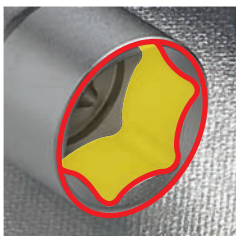

CTK45NEU

1/4" Professional Tools Set - 45 pcs.

The Set includes 45 pieces in high-quality Chrome-Vanadium and SuperLock. All pieces are fixed in a handy plastic case with carrying handle.

Fine tooth ratchet with quick release and drilling for hanging up

High-quality plastic case with spring-actuated locks

Sockets for wrenches in the qualities: Chrome-Vanadium, SuperLock

SuperLock Sockets in Chrome-Vanadium Quality

Practical carrying handle

Device for padlock

SuperLock.

The suit pressure is shifted by new wave profile perfectly on the surfaces of the screwing head and / or the nut / mother, which means approx. 15% higher power transmission. There are no more finish turns of the screwing head or the nut / screw heads, equally damaged nuts / screw heads or hexagonal screws can be loosened problem-free.

Code No.	Description	EAN
CTK45NEU	Professional Tool Set, 25 pieces	037103456380

Content CTK45NEU

	Sockets, matte, in Chrome-Vanadium and SuperLock quality
1	1/4" Quick Release Ratcheting Drive, 72-tooth, with cushion grip, CrV
2	1/4" Extension 50 mm and 100 mm, CrV
1	1/4" Universal Joint, CrV
13	1/4" SuperLock Sockets 4 / 4.5 / 5, / 5.5 / 6 / 7 / 8 / 9 / 10 / 11 / 12 / 13 / 14 mm, CrV, 6 pt
1	1/4" Flexible Extension 150 mm, CrV
2	1/4" Phillips® Bit Sockets #1 and #2
2	1/4" Pozidriv® Bit Sockets #1 and #2
3	1/4" Slotted Bit Sockets: 4 / 5 / 7 mm
4	1/4" Hex Bits Sockets: 3 / 4 / 5 / 6 mm
6	1/4" Torx® Bit Sockets: T8, T10, T15, T20, T25, T30
8	Hex Key: 1,5 / 2 / 2,5 / 3 / 4 / 5 / 5,5 / 6 mm with Holder
1	1/4" Spinner Handle
1	1/4" Sliding T-Handle, CrV