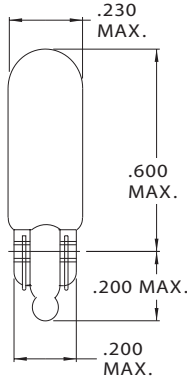

147 Central Avenue
 Hackensack, New Jersey 07601
 Tel: 201-489-8989 • Fax: 201-489-6911

CHICAGO MINIATURE LAMP, INC.
 WHERE INNOVATION COMES TO LIGHT

T-1 3/4 Wedge Base

Part Number	Design Voltage	Amps	MSCP	Life Hours	Filament Type
CM11	2.5	.200	.200	1,000	C-2R
CM111	2.7	.100	.230	5	S-2
CM56	5.0	.115	.150	20,000	C-2R
CM79	6.0	.200	.600	1,000	C-2R
CM16	6.3	.150	.340	5,000	C-2F
CM84	6.3	.040	.030	20,000	C-2R
CM86	6.3	.200	.400	20,000	C-2F
CM18	14.0	.040	.130	5,000	C-2F
CM37	14.0	.090	.500	1,500	C-2F
CM70	14.0	.150	1.50	100	C-2F
CM73	14.0	.080	.300	15,000	C-2F
CM74	14.0	.100	.700	500	C-2F
CM17	28.0	.065	.650	5,000	C-2F
CM85	28.0	.040	.300	7,000	C-2F

T-1 3/4 Midget Screw Base

Part Number	Design Voltage	Amps	MSCP	Life Hours	Filament Type
CM8669	1.35	.060	.010	500	C-6
CM1767	2.50	.200	.200	500	C-2R
CM1769	2.50	.200	.200	500	C-2R
CM8693	2.70	.060	.040	6,000	C-2R
CM3153	5.00	.060	.150	5,000	C-2R
CM342	6.00	.040	.030	10,000	C-2V
CM1768	6.00	.200	.600	1,000	C-2R
CM7323	6.00	.200	.550	5,000	C-2R
CM378	6.30	.200	.400	20,000	C-2F
CM1775	6.30	.075	.230	1,000	C-2R
CM389	10.0	.040	.080	5,000	C-2F
CM373	14.0	.080	.500	1,500	C-2F
CM383	14.0	.080	.500	750	C-2F
CM8162	14.0	.100	.500	10,000	C-2F
CM8362	14.0	.080	.300	15,000	C-2F
CM8536	18.0	.040	.150	10,000	C-2F
CM335	28.0	.040	.340	4,000	C-2F
CM335LSV	28.0	.060	.340	25,000	C-2F
CM369	28.0	.040	.340	4,000	C-2F
CM399	28.0	.040	.300	7,000	C-2F
CM8369	28.0	.065	.650	15,000	C-2F
CM8384	28.0	.040	.150	10,000	C-2F