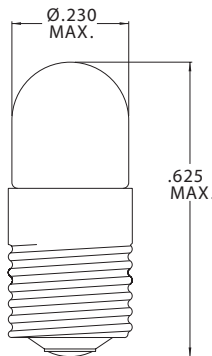

147 Central Avenue
 Hackensack, New Jersey 07601
 Tel: 201-489-8989 • Fax: 201-489-6911

CHICAGO MINIATURE LAMP, INC.
 WHERE INNOVATION COMES TO LIGHT

T-1 3/4 Wedge Base

Part Number	Design Voltage	Amps	MSCP	Life Hours	Filament Type
CM11	2.5	.200	.200	1,000	C-2R
CM111	2.7	.100	.230	5	S-2
CM56	5.0	.115	.150	20,000	C-2R
CM79	6.0	.200	.600	1,000	C-2R
CM16	6.3	.150	.340	5,000	C-2F
CM84	6.3	.040	.030	20,000	C-2R
CM86	6.3	.200	.400	20,000	C-2F
CM18	14.0	.040	.130	5,000	C-2F
CM37	14.0	.090	.500	1,500	C-2F
CM70	14.0	.150	1.50	100	C-2F
CM73	14.0	.080	.300	15,000	C-2F
CM74	14.0	.100	.700	500	C-2F
CM17	28.0	.065	.650	5,000	C-2F
CM85	28.0	.040	.300	7,000	C-2F

T-1 3/4 Midget Screw Base

Part Number	Design Voltage	Amps	MSCP	Life Hours	Filament Type
CM8669	1.35	.060	.010	500	C-6
CM1767	2.50	.200	.200	500	C-2R
CM1769	2.50	.200	.200	500	C-2R
CM8693	2.70	.060	.040	6,000	C-2R
CM3153	5.00	.060	.150	5,000	C-2R
CM342	6.00	.040	.030	10,000	C-2V
CM1768	6.00	.200	.600	1,000	C-2R
CM7323	6.00	.200	.550	5,000	C-2R
CM378	6.30	.200	.400	20,000	C-2F
CM1775	6.30	.075	.230	1,000	C-2R
CM389	10.0	.040	.080	5,000	C-2F
CM373	14.0	.080	.500	1,500	C-2F
CM383	14.0	.080	.500	750	C-2F
CM8162	14.0	.100	.500	10,000	C-2F
CM8362	14.0	.080	.300	15,000	C-2F
CM8536	18.0	.040	.150	10,000	C-2F
CM335	28.0	.040	.340	4,000	C-2F
CM335LSV	28.0	.060	.340	25,000	C-2F
CM369	28.0	.040	.340	4,000	C-2F
CM399	28.0	.040	.300	7,000	C-2F
CM8369	28.0	.065	.650	15,000	C-2F
CM8384	28.0	.040	.150	10,000	C-2F