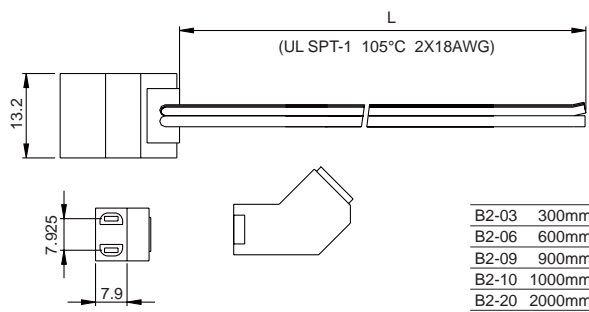

AC CORD

Power cord with straight connector

A2-A

(unit : mm)

A2-B

(unit : mm)

AC CORD

A3-A

(unit : mm)

B2-C

(unit : mm)

A3-B

(unit : mm)

C2-D

(unit : mm)

X-ON Electronics