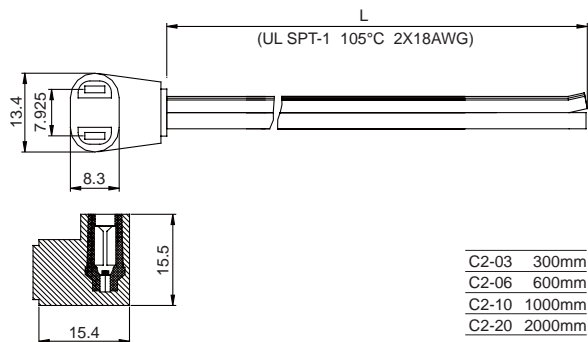

AC CORD

Power cord with straight connector

A2-A

(unit : mm)

A2-B

(unit : mm)

AC CORD

A3-A

(unit : mm)

B2-C

(unit : mm)

A3-B

(unit : mm)

C2-D

(unit : mm)

X-ON Electronics