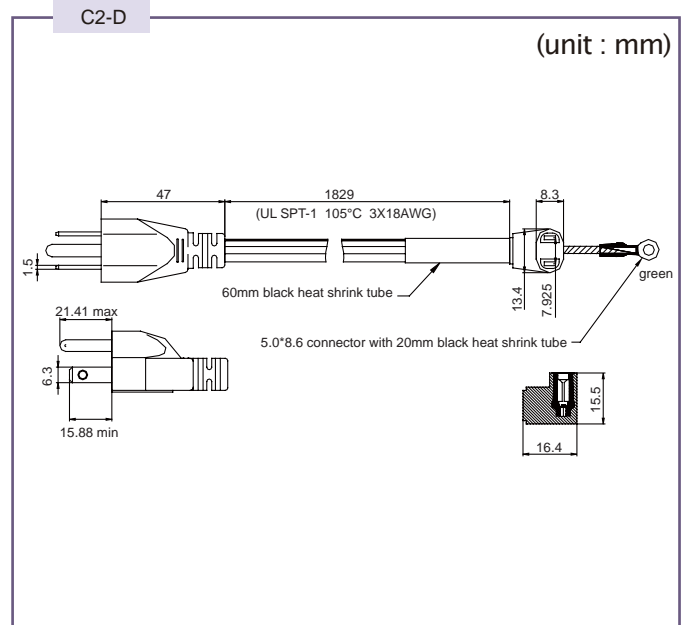

AC CORD

Power cord with straight connector

A2-A

(unit : mm)

A2-B

(unit : mm)

AC CORD

A3-A

(unit : mm)

B2-C

(unit : mm)

A3-B

(unit : mm)

C2-D

(unit : mm)

X-ON Electronics