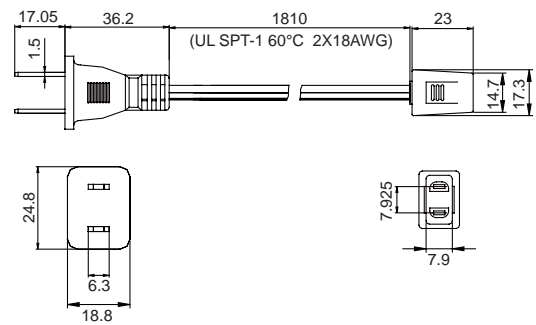

AC CORD

Power cord with straight connector

A2-A

(unit : mm)

A2-B

(unit : mm)

AC CORD

A3-A

(unit : mm)

B2-C

(unit : mm)

A3-B

(unit : mm)

C2-D

(unit : mm)

X-ON Electronics