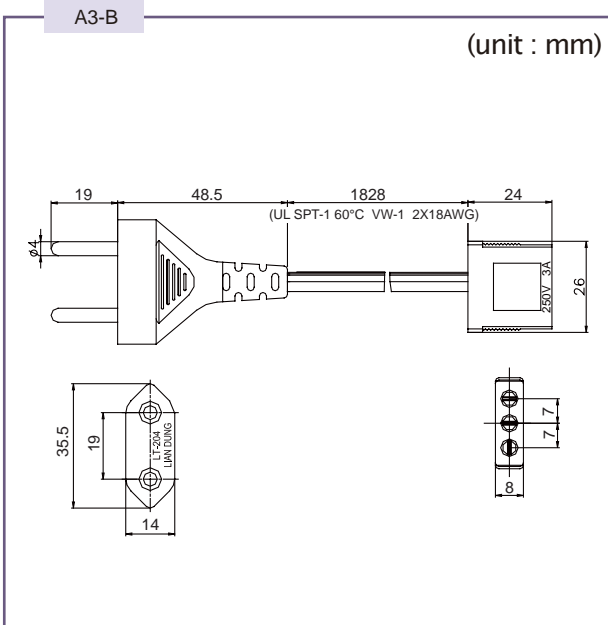

AC CORD

Power cord with straight connector

A2-A

(unit : mm)

A2-B

(unit : mm)

AC CORD

A3-A

(unit : mm)

B2-C

(unit : mm)

A3-B

(unit : mm)

C2-D

(unit : mm)

X-ON Electronics