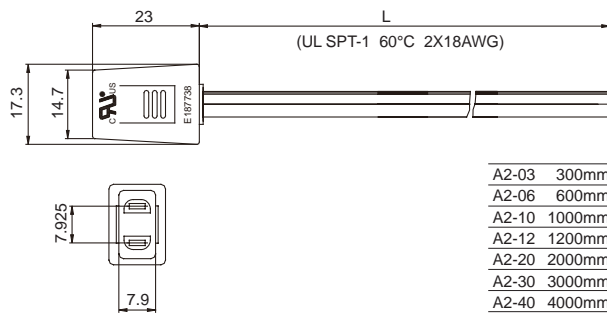

AC CORD

Power cord with straight connector

A2-A

(unit : mm)

A2-B

(unit : mm)

AC CORD

A3-A

(unit : mm)

B2-C

(unit : mm)

A3-B

(unit : mm)

C2-D

(unit : mm)

X-ON Electronics