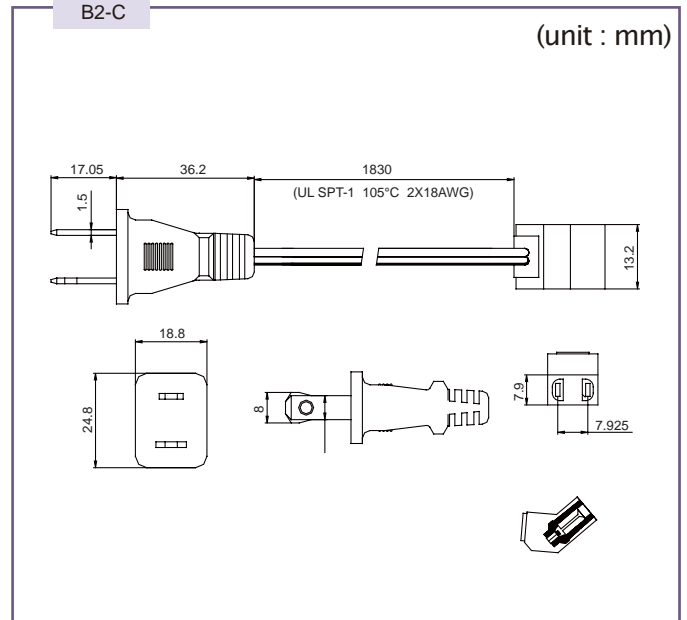

AC CORD

Power cord with straight connector

A2-A

(unit : mm)

A2-B

(unit : mm)

AC CORD

A3-A

(unit : mm)

B2-C

(unit : mm)

A3-B

(unit : mm)

C2-D

(unit : mm)

X-ON Electronics