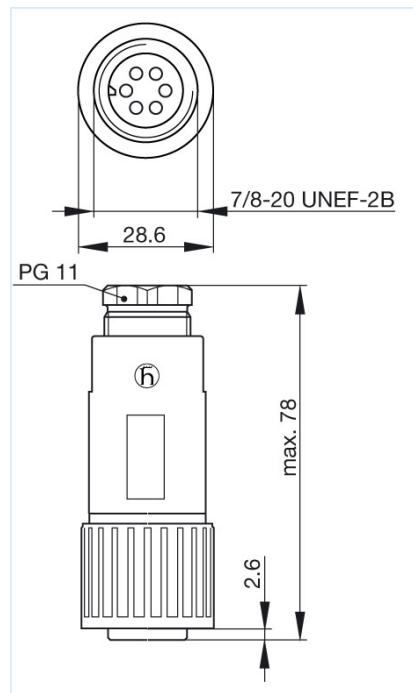

CM 06 EA 14S-6 S

Industrial Connectors:Circular connector CM-series:Cable socket

Product description

Description	Straight cable socket, strain relief by means of a clamp
Type	CM 06 EA 14S-6 S
Order No.	932 458-100
Number of contacts	6
Cable gland	PG 11
Cable diameter	8 mm to 10 mm
Conductor size	max. 1 mm ²
Standard	MIL-C 5015 bzw. VG 95 342
Housing Color	black

Drawing

Technical data

Pin dimensions	1.6 mm
Rated voltage	AC/DC 50 V
Rated current	10 A
Contact resistance	≤ 5 mOhm
Type of termination	solder
Shell size	14S

Material

Contact surface material	Ag
Contact bearer material	PA 66-GF 25
Housing material	PA 66-GF 25
O-Ring	NBR
Environmental conditions	
Protection class (IEC 60529)	IP 67
Pollution severity	3
Temperature range	-40 °C to +90 °C
Inflammability class	
Flammability, UL standard	94 V-1
Packing unit	
Packaging unit	100 pieces
Scope of delivery and accessories	
Scope of delivery	1 cable socket, not assembled, assembly instructions
Accessories to order separately	can be plugged into CM 02 E 14S-6 P; cap CM 06 SD 14S, order no. 831 621-100