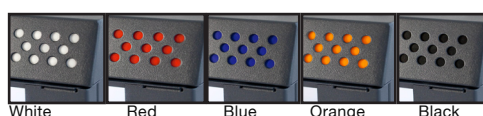

• Standard corner colours: