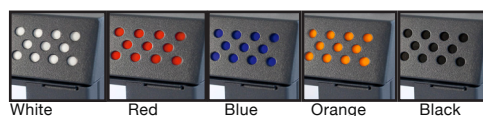

UNIVERSAL ENCLOSURES

HAND HELD CASES

HEAVY DUTY ENCLOSURES

DIN RAIL ENCLOSURES

INTERFACE SUPPORTS

CONTROL STATIONS

DIECAST & METAL ENCLOSURES

DESKTOP & INSTRUMENT CASES

POTTING BOXES

19" ENCLOSURES

19" CABINETS

DEVELOPMENT BOARD ENCLOSURES

CUSTOM SIZED ENCLOSURES

CUSTOM SERVICES