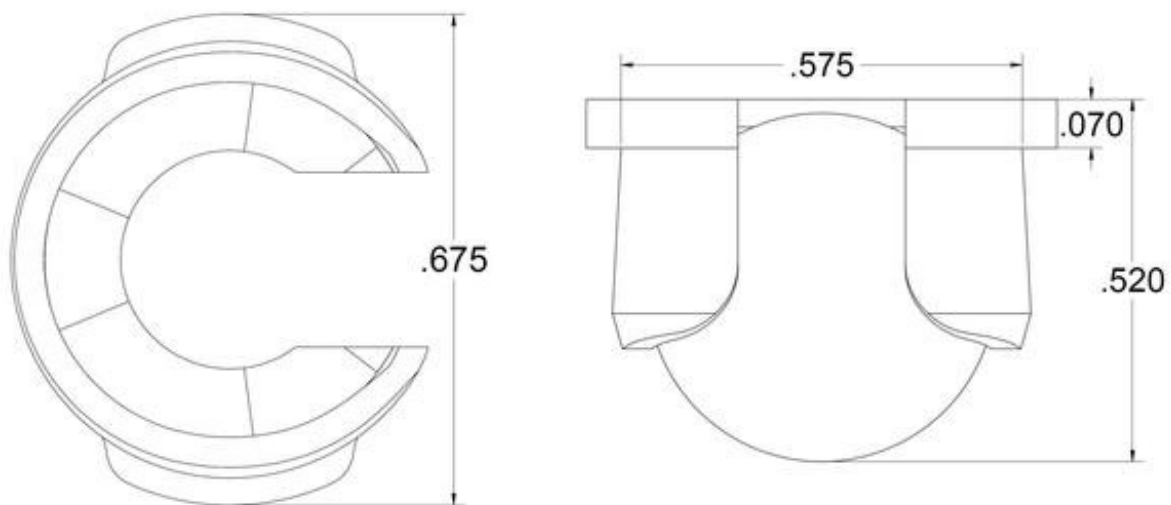

Replacing the 3pi Ball Caster

To replace the ball caster on your 3pi, you will need to unscrew the rear battery holder (pull off the LCD and remove the batteries to access the screw) and gently bend the holder far enough out of the way to pull out the existing ball caster and slip in the new one. The battery holder is soldered to the 3pi PCB chassis on one side, so you will not be able to fully remove the battery holder. Take care not to lose the plastic spacer that is underneath the holder.

Note: This ball caster does not have mounting holes and includes no mounting hardware or spacers.