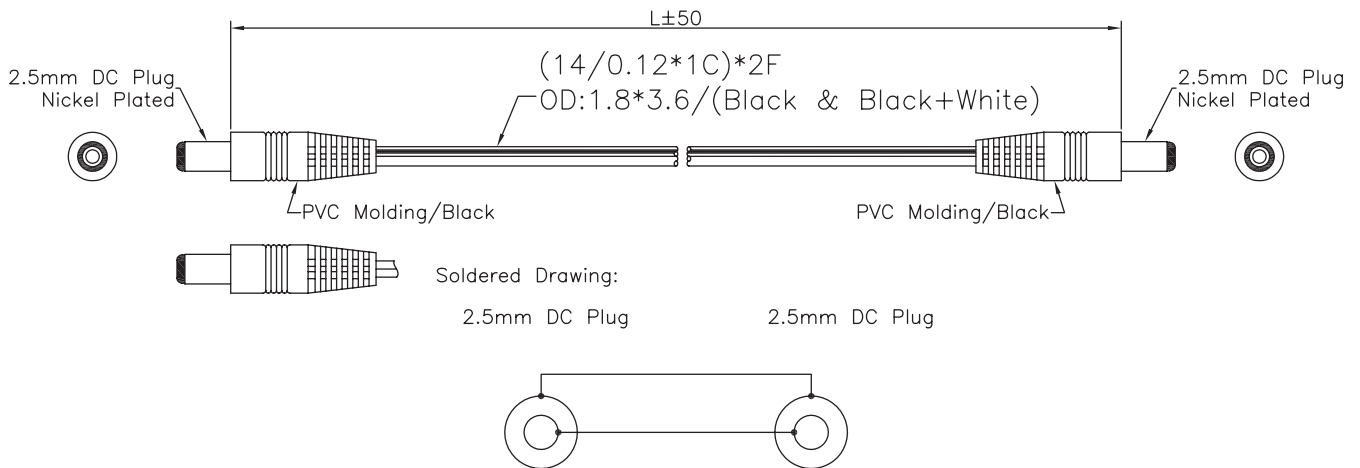

2.5mm DC Plug to Plug

pro-POWER

Specifications:

Connector Type A	: 2.5mm DC Power Plug
Connector Type B	: 2.5mm DC Power Plug
Jacket Colour	: Black
Cable Assembly Type	: Power

Dimensions : Millimetres

Part Number Table

Description	"L"	Part Number
Power Cord, 2.5mm DC Plug, Black	0.5m	PPW00029
	1m	PPW00030
	2m	PPW00031
	3m	PPW00032
	5m	PPW00033

Important Notice : This data sheet and its contents (the "Information") belong to the members of the Premier Farnell group of companies (the "Group") or are licensed to it. No licence is granted for the use of it other than for information purposes in connection with the products to which it relates. No licence of any intellectual property rights is granted. The Information is subject to change without notice and replaces all data sheets previously supplied. The Information supplied is believed to be accurate but the Group assumes no responsibility for its accuracy or completeness, any error in or omission from it or for any use made of it. Users of this data sheet should check for themselves the Information and the suitability of the products for their purpose and not make any assumptions based on information included or omitted. Liability for loss or damage resulting from any reliance on the Information or use of it (including liability resulting from negligence or where the Group was aware of the possibility of such loss or damage arising) is excluded. This will not operate to limit or restrict the Group's liability for death or personal injury resulting from its negligence. pro-POWER is the registered trademark of the Group. © Premier Farnell plc 2012.