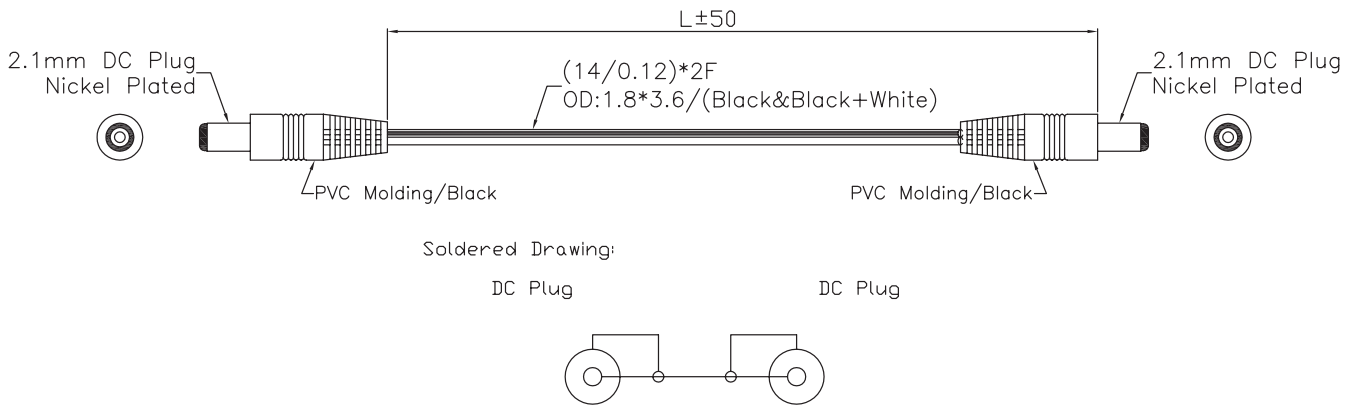

2.1mm DC Plug to Plug

pro-POWER

Specifications:

Connector Type A : 2.1mm DC Power Plug
 Connector Type B : 2.1mm DC Power Plug
 Jacket Colour : Black
 Cable Assembly Type : Power

Dimensions : Millimetres

Part Number Table

Description	"L"	Part Number
Power Cord, 2.1mm DC Plug, Black	0.5m	PPW00024
	1m	PPW00025
	2m	PPW00026
	3m	PPW00027
	5m	PPW00028

Important Notice : This data sheet and its contents (the "Information") belong to the members of the Premier Farnell group of companies (the "Group") or are licensed to it. No licence is granted for the use of it other than for information purposes in connection with the products to which it relates. No licence of any intellectual property rights is granted. The Information is subject to change without notice and replaces all data sheets previously supplied. The Information supplied is believed to be accurate but the Group assumes no responsibility for its accuracy or completeness, any error in or omission from it or for any use made of it. Users of this data sheet should check for themselves the Information and the suitability of the products for their purpose and not make any assumptions based on information included or omitted. Liability for loss or damage resulting from any reliance on the Information or use of it (including liability resulting from negligence or where the Group was aware of the possibility of such loss or damage arising) is excluded. This will not operate to limit or restrict the Group's liability for death or personal injury resulting from its negligence. pro-POWER is the registered trademark of the Group. © Premier Farnell plc 2012.