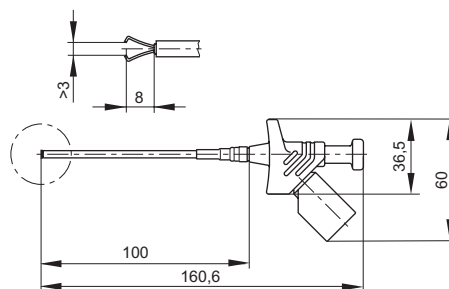

Clamping range
Clamp type

4 mm
rotating grip jaws

PART NO. / Housing color

973528100 ●
973528101 ●

KLEPS 2600

Safety clamp-type test probe with rotating grip jaws and flexible shaft. Wires and pins with up to a maximum diameter of 4 mm can be clamped thanks to the special form of the grip jaws. 4 mm diameter brass socket connection.

4 mm
rotating grip jaws

972306100 ●
972306101 ●

Technical data

Type of termination
Rated voltage
Measurement cat. acc. to IEC61010
Rated current*
Contact resistance

socket Ø 4 mm
30 VAC / 60 VDC
CAT I
4 A
100 mOhm

Housing (basic material)

UL 94 V-0

socket Ø 4 mm
AC/DC 1000 V
CAT III
4 A
50 mOhm

grip jaws: spring steel,
socket: brass
nickel
PBT

-25 °C to +80 °C

UL 94 HB

Drawing

Measurements are shown in millimeters.
Multiply by 0.03937 to convert to inches.