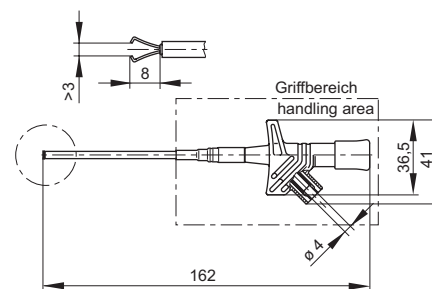

Clamping range
Clamp type

4 mm
rotating grip jaws

PART NO. / Housing color

973528100 ●
973528101 ●

KLEPS 2600

Safety clamp-type test probe with rotating grip jaws and flexible shaft. Wires and pins with up to a maximum diameter of 4 mm can be clamped thanks to the special form of the grip jaws. 4 mm diameter brass socket connection.

4 mm
rotating grip jaws

972306100 ●
972306101 ●

Technical data

Type of termination
Rated voltage
Measurement cat. acc. to IEC61010
Rated current*
Contact resistance

socket Ø 4 mm
30 VAC / 60 VDC
CAT I
4 A
100 mOhm

Housing (basic material)

UL 94 V-0

socket Ø 4 mm
AC/DC 1000 V
CAT III
4 A
50 mOhm

grip jaws: spring steel,
socket: brass
nickel
PBT

-25 °C to +80 °C

UL 94 HB

Drawing

Measurements are shown in millimeters.
Multiply by 0.03937 to convert to inches.